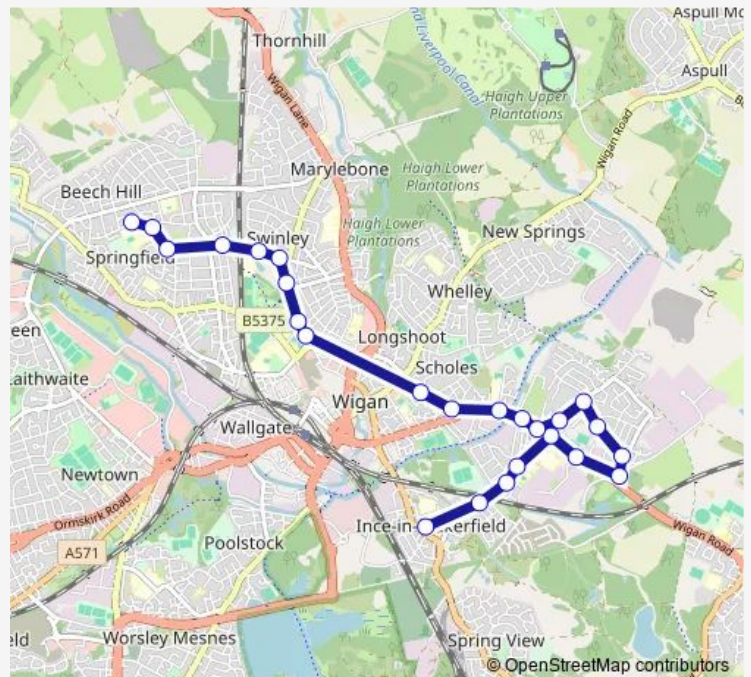

### Direction

Manley Street — St John Fisher RC High School

25 stops

[Open route schedule](#)

- Manley Street
- Christopher Street
- Pinewood Crescent
- Amar Street
- Ince Bar
- Brown Street
- Makerfield Way
- Petticoat Lane
- Grizedale Drive
- Silverdale Avenue
- Queensway
- Ince Bar
- Keble Street
- Holt Street
- Birkett Street
- Gilroy Street
- New Market Street
- Mesnes Park
- Hornby Street
- Mesnes Road
- Queensway

### Route schedule

Manley Street — St John Fisher RC High School

Monday	07:45
Tuesday	07:45
Wednesday	07:45
Thursday	07:45
Friday	07:45
Saturday	—
Sunday	—

### Route info

Direction: Manley Street

Stops: 25

Trip Duration: 0 hour 37 min

■ 948 — St John Fisher High School - Lower Ince

Barnsley Street

Norbreck Crescent

Culvert Street

## Route info

Direction: St John Fisher RC High School

Stops: 27

Trip Duration: 0 hour 39 min

Cemetery Road

Henry Street

948 Bus time schedules and route maps are available in an offline PDF at [busmaps.com](https://busmaps.com). Use the [busmaps.com](https://busmaps.com) website to see live bus times, train schedule or subway schedule, and step-by-step directions for all public transit in Wigan