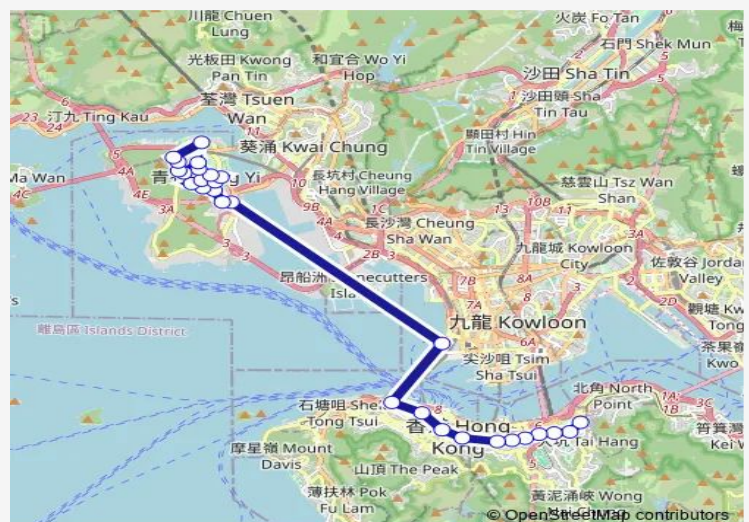

### Route info

Direction: [Kmb+Ctb] Tsing YI BBI - Cheung ON BUS Terminus/<Br>Cheung ON Estate|[Kmb] Tsing YI BBI - Cheung ON BUS Terminus|[Lwb] Tsing YI BBI - Cheung ON BUS Terminus

Stops: 29

Trip Duration: 1 hour 13 min