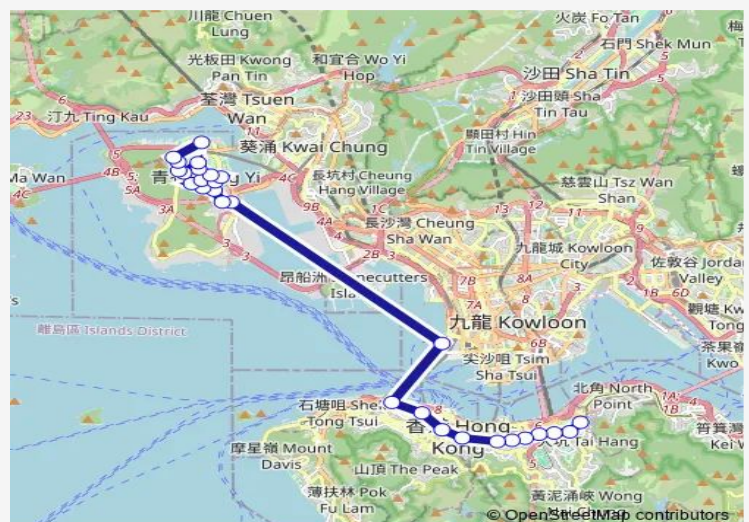

### Route schedule

[Kmb+Ctb] Tsing YI BBI - Cheung ON BUS Terminus/<Br>Cheung ON Estate|[Kmb] Tsing YI BBI - Cheung ON BUS Terminus|[Lwb] Tsing YI BBI - Cheung ON BUS Terminus — [Ctb] TIN HAU Station|[Kmb+Ctb] Causeway BAY (TIN HAU) BUS Terminus/<Br>Tin HAU Station|[Kmb] Causeway BAY (TIN HAU) BUS Terminus

### Route info

Direction: [Kmb+Ctb] Tsing YI BBI - Cheung ON BUS Terminus/<Br>Cheung ON Estate|[Kmb] Tsing YI BBI - Cheung ON BUS Terminus|[Lwb] Tsing YI BBI - Cheung ON BUS Terminus

Stops: 29

Trip Duration: 1 hour 18 min