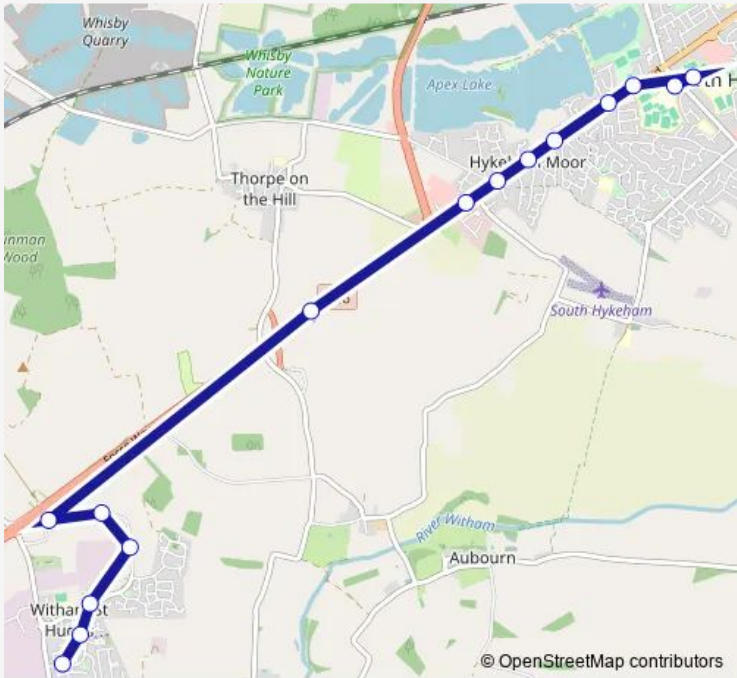

Bus 948 Witham St Hughs - North Hykeham

[Go to website](#)

Direction
 Greenfinch Crescent — North Kesteven School bus park
 15 stops
[Open route schedule](#)

- Greenfinch Crescent
- Robins Crescent
- Hedge Lane
- Warren Lane
- Aster Way
- Warren Lane
- Fosse Lane Flyover
- Pennells Garden Centre
- Thorpe Lane
- Grandfield Way
- Oak Farm Paddock
- Macmillan Avenue
- Memorial Hall
- Robert Pattinson School bus park
- North Kesteven School bus park

Route schedule
 Greenfinch Crescent — North Kesteven School bus park

Monday	07:50
Tuesday	07:50
Wednesday	07:50
Thursday	07:50
Friday	07:50
Saturday	—
Sunday	—

Route info
 Direction: Greenfinch Crescent
 Stops: 15
 Trip Duration: 0 hour 45 min