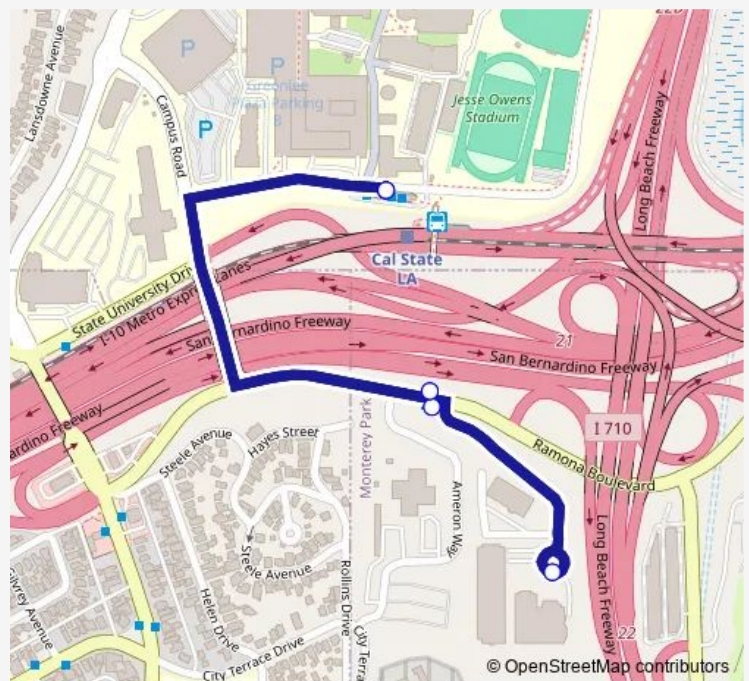

Bus Edmund D. Edelman Children's Court Shuttle

[Go to website](#)

Direction

Cal State LA Station & Circle Dr — Cal State LA Station & Circle Dr

5 stops

[Open route schedule](#)

Cal State LA Station & Circle Dr

Ramona Blvd & Centre Plaza Dr

Children's Court

Ramona Blvd & Centre Plaza Dr

Cal State LA Station & Circle Dr

Route schedule

Cal State LA Station & Circle Dr — Cal State LA Station & Circle Dr

Monday 05:55-17:56

Tuesday 05:55-17:56

Wednesday 05:55-17:56

Thursday 05:55-17:56

Friday 05:55-17:56

Saturday —

Sunday —

Route info

Direction: Cal State LA Station & Circle Dr

Stops: 5

Trip Duration: 0 hour 15 min

Edmund D. Edelman Children's Court Shuttle

Bus time schedules and route maps are available in an offline PDF at busmaps.com. Use the busmaps.com website to see live bus times, train schedule or subway schedule, and step-by-step directions for all public transit in Los Angeles