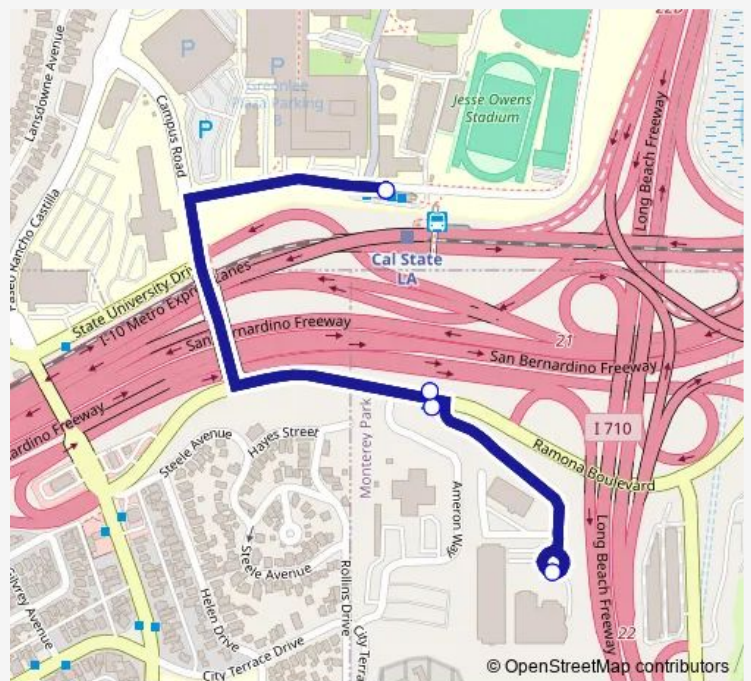

Bus Edmund D. Edelman Children's Court Shuttle

[Go to website](#)

Direction

Cal State LA Station & Circle Dr — Cal State LA Station & Circle Dr

5 stops

[Open route schedule](#)

Cal State LA Station & Circle Dr

Ramona Blvd & Centre Plaza Dr

Children's Court

Ramona Blvd & Centre Plaza Dr

Cal State LA Station & Circle Dr

Route schedule

Cal State LA Station & Circle Dr — Cal State LA Station & Circle Dr

Monday	05:55-17:56
Tuesday	05:55-17:56
Wednesday	05:55-17:56
Thursday	05:55-17:56
Friday	05:55-17:56
Saturday	—
Sunday	—

Route info

Direction: Cal State LA Station & Circle Dr

Stops: 5

Trip Duration: 0 hour 15 min

Edmund D. Edelman Children's Court Shuttle

Bus time schedules and route maps are available in an offline PDF at busmaps.com. Use the busmaps.com website to see live bus times, train schedule or subway schedule, and step-by-step directions for all public transit in Los Angeles