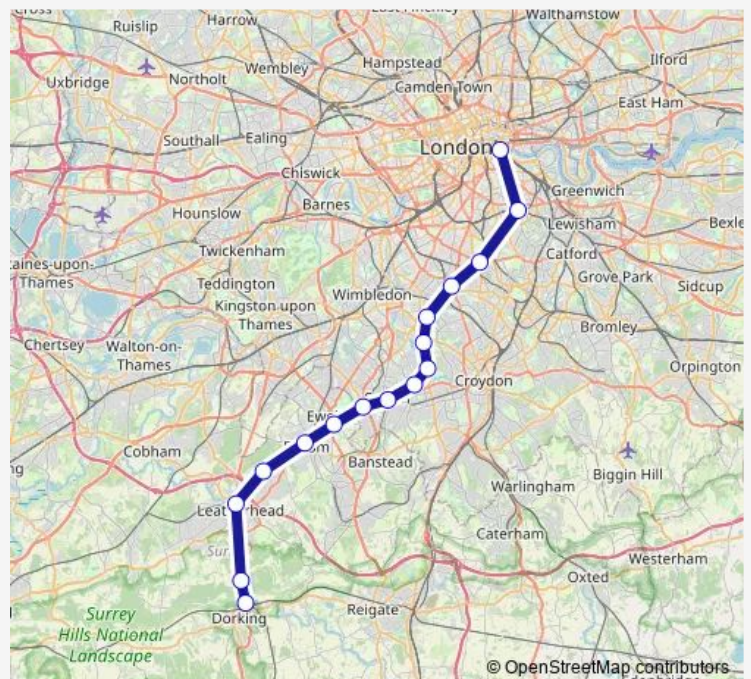

West Croydon

Norwood Junction

Sydenham

New Cross Gate

London Bridge

Route schedule

Dorking — London Bridge

Monday 06:27-18:01

Tuesday 06:27-18:01

Wednesday 06:27-18:01

Thursday 06:27-18:01

Friday 06:27-18:01

Saturday —

Sunday —

Route info

Direction: Dorking

Stops: 15

Trip Duration: 1 hour 1 min

■ Sn:Dkg->Lbg — SN train service from DKG to Lbg

Direction

Dorking — London Bridge

16 stops

[Open route schedule](#)

Dorking

Dorking — London Bridge

Monday 05:37-21:07

Tuesday —

Wednesday —

Thursday —

Friday —

Saturday 06:27-22:37

Sunday 07:02-23:25