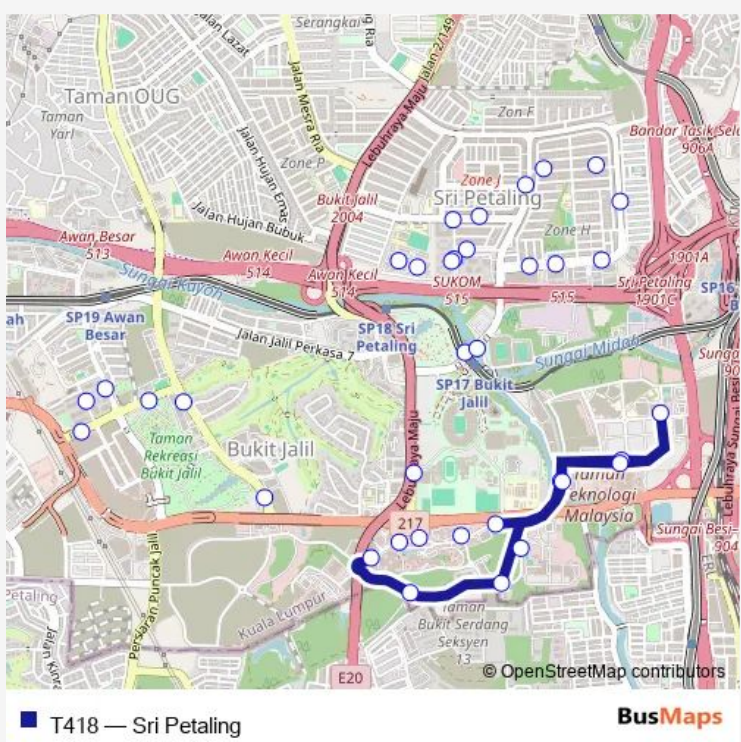

Bus T418 Sri Petaling

[Go to website](#)

Direction
 Stesen LRT Bukit Jalil (opp.), Jalan Bukit Jalil — Taman Bukit Jalil, Jalan 13/155c
 36 stops
[Open route schedule](#)

- Stesen LRT Bukit Jalil (opp.), Jalan Bukit Jalil
- Endah Villa, Jalan 2/149b
- Endah Villa, Jalan 3/149b
- Dewan Serbaguna, Jalan 5/149b
- Padang Bola, Jalan 5/149b
- Apartment Taman Sri Endah, Jalan 3/149b
- Kolam Air, Jalan Radin 5
- Klinik Mediviron, Jalan Radin
- The Store, Jalan Merah Saga
- Rumah No.107, Jalan Puteri Senggang
- Rumah No.19, Jalan Puteri Senggang
- Rumah Teres (1), Jalan Merah Silu
- Apartment Endah Ria, Jalan Merah Silu
- Endah Promenade, Jalan 1/149e
- Carrefour Sri Petaling, Jalan 1/149e
- Stesen LRT Bukit Jalil, Jalan Bukit Jalil
- Arena Green, Jalan Barat
- I Shoppe, Jalan Usahawan 3
- Interprise 3A & 3B, Technology Park Malaysia
- Ucti (2), Technology Park Malaysia
- (Opp.) Mimos/Iris, Jalan Usahawan 3

Route schedule

Stesen LRT Bukit Jalil (opp.), Jalan Bukit Jalil — Taman Bukit Jalil, Jalan 13/155c

Monday	06:00
Tuesday	06:00
Wednesday	06:00
Thursday	06:00
Friday	06:00
Saturday	06:00
Sunday	06:00

Route info
 Direction: Stesen LRT Bukit Jalil (opp.), Jalan Bukit Jalil
 Stops: 36
 Trip Duration: 17 hour 0 min

Taman Bukit Jalil, Jalan 13/155c

Direction

Taman Bukit Jalil, Jalan 13/155c — Stesen LRT Bukit Jalil (opp.), Jalan Bukit Jalil

4 stops

[Open route schedule](#)

Taman Bukit Jalil, Jalan 13/155c

Petronas, Lebuhraya Bukit Jalil Puchong

Thursday 06:00

Friday 06:00

Saturday 06:00

Sunday 06:00

Route info

Direction: Taman Bukit Jalil, Jalan 13/155c

Stops: 4

Trip Duration: 17 hour 0 min