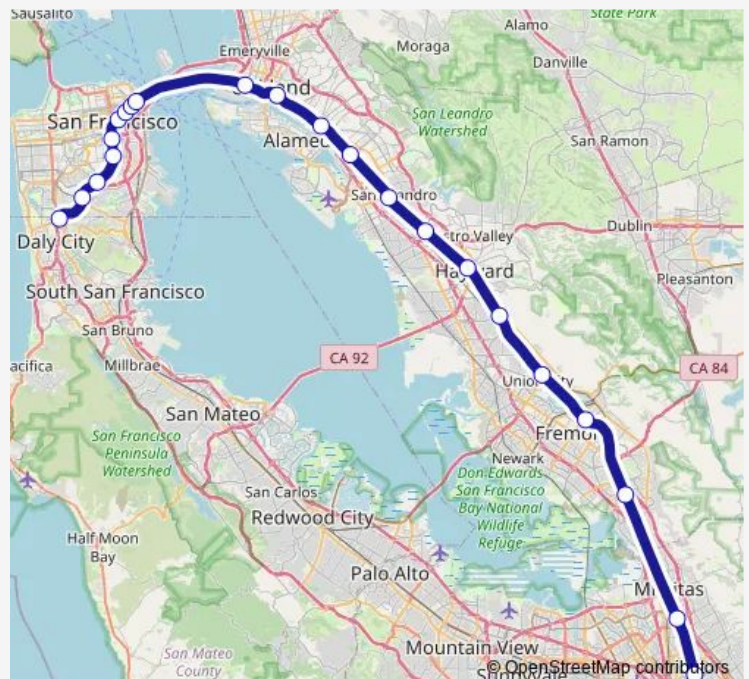

Metro Green-N Daly City to Berryessa/North San Jose

[Go to website](#)

Direction

Daly City — Berryessa / North San Jose

22 stops

[Open route schedule](#)

- Daly City
- Balboa Park
- Glen Park
- 24th Street / Mission
- 16th Street / Mission
- Civic Center / UN Plaza
- Powell Street
- Montgomery Street
- Embarcadero
- West Oakland
- Lake Merritt
- Fruitvale
- Coliseum
- San Leandro
- Bay Fair
- Hayward
- South Hayward
- Union City
- Fremont
- Warm Springs / South Fremont
- Milpitas

Route schedule

Daly City — Berryessa / North San Jose

Monday	04:54-19:34
Tuesday	04:54-19:34
Wednesday	04:54-19:34
Thursday	04:54-19:34
Friday	04:54-19:34
Saturday	05:54-19:34
Sunday	07:54-19:34

Route info

Direction: Daly City

Stops: 22

Trip Duration: 1 hour 23 min

Green-N — Daly City to Berryessa/North San Jose **BusMaps**

Green-N Metro time schedules and route maps are available in an offline PDF at busmaps.com. Use the busmaps.com website to see live bus times, train schedule or subway schedule, and step-by-step directions for all public transit in San Francisco