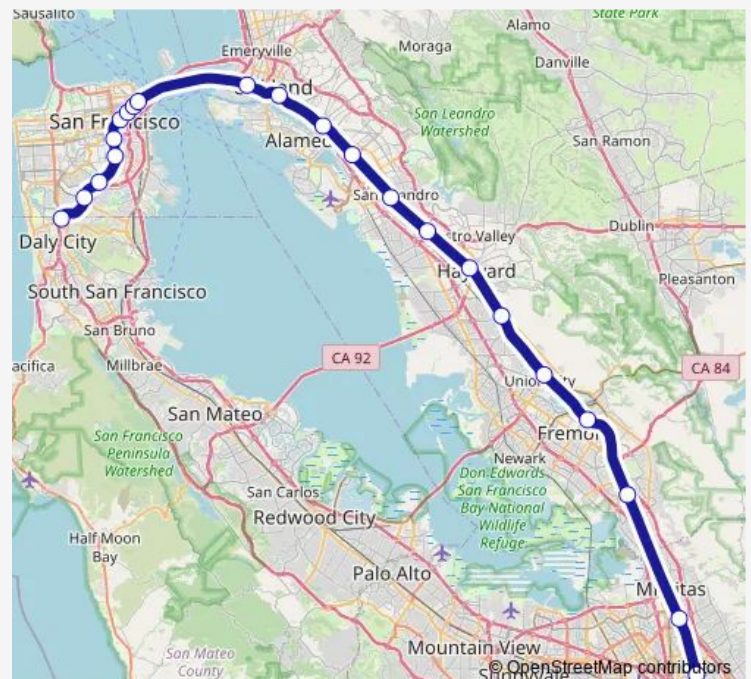

## Metro Green-N Daly City to Berryessa/North San Jose

[Go to website](#)

16th Street / Mission

Civic Center / UN Plaza

Powell Street

Montgomery Street

Embarcadero

West Oakland

Lake Merritt

Fruitvale

### Route schedule

Daly City — Berryessa / North San Jose

Monday 04:56-19:34

Tuesday 04:56-19:34

Wednesday 04:56-19:34

Thursday 04:56-19:34

Friday 04:56-19:34

Saturday 05:54-19:34

### Route info

Direction: Daly City

Stops: 22

Trip Duration: 1 hour 22 min

Green-N — Daly City to Berryessa/North San Jose

Green-N Metro time schedules and route maps are available in an offline PDF at [busmaps.com](https://busmaps.com). Use the [busmaps.com](https://busmaps.com) website to see live bus times, train schedule or subway schedule, and step-by-step directions for all public transit in San Francisco