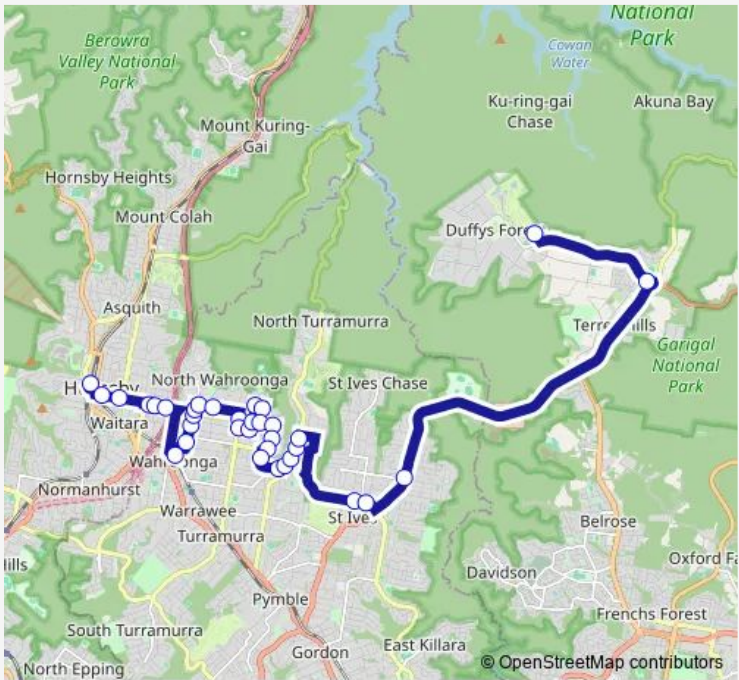

School Bus 8036 Hornsby Station to Northern Beaches School

[Go to website](#)

Direction
 Hornsby Station, Stand D — Northern Beaches Christian School, Echunga Rd
 34 stops
[Open route schedule](#)

- Hornsby Station, Stand D
- Edgeworth David Av Opp Hornsby Girls High School
- Willow Park Community Centre, Edgeworth David Av
- Edgeworth David Av Opp Waitara Public School
- Edgeworth David Av Opp Ingalara Av
- Edgeworth David Av At Woonona Av
- Wahroonga Station, Illoura Av
- Cleveland St At Glwydon Pl
- Grosvenor St After Bareena Av
- Grosvenor St Before Junction Rd
- Grosvenor St After Junction Rd
- Carrington Rd After Grosvenor St
- Carrington Rd At Wahroonga Av
- Boundary Rd Opp Junction Rd
- Kintore St At Eastern Rd
- Claude Cameron Grove Park, Kintore St
- Westbrook Av At Junction Lane
- Westbrook Av At Boundary Rd
- Hampden Av After Boundary Rd
- Hampden Av At Cherrywood Av

Route schedule
 Hornsby Station, Stand D — Northern Beaches Christian School, Echunga Rd

Monday	07:26
Tuesday	07:26
Wednesday	07:26
Thursday	07:26
Friday	07:26
Saturday	—
Sunday	—

Route info
 Direction: Hornsby Station, Stand D
 Stops: 34
 Trip Duration: 1 hour 3 min

Bobbin Head Rd Opp Turramurra North Public School

Killeaton St Opp St Ives Bowling And Recreation Club

Killeaton St At Kenthurst Rd

Mona Vale Rd Opp Brigidine College

Booralie Rd Opp Booralie Rd Shops

Northern Beaches Christian School, Echunga Rd

The schedule is provided in the local timezone. Times with "(+1)" indicate departures on the next day.

PDF file created on 2025-01-16

2024 BusMaps.com - All Rights Reserved