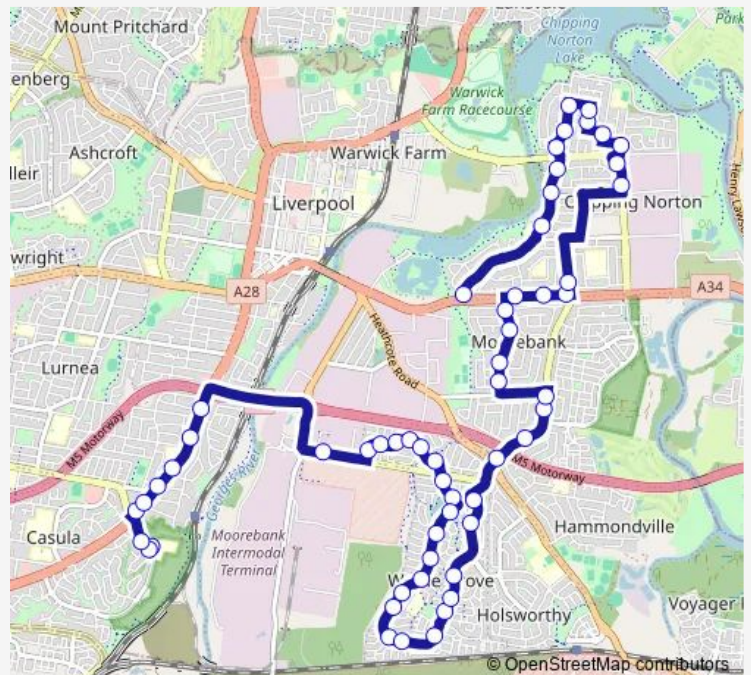

Delfin Dr Opp Lakeside Park

Wattle Grove Dr Opp Lakeside Park

Wattle Grove Dr After Arrowfield Dr

Route schedule

All Saints Senior College, School Grounds — Epsom Rd Opp Mcmillan Park

Monday	15:05
Tuesday	15:05
Wednesday	15:05
Thursday	15:05
Friday	15:05
Saturday	—
Sunday	—

Route info

Direction: All Saints Senior College, School Grounds

Stops: 57

Trip Duration: 0 hour 55 min

S533 — All Saints Catholic College Casula to Chipping Norton **BusMaps**

Wattle Grove Dr After Arrowfield Dr

Wattle Grove Dr Before Cressbrook Dr

Wattle Grove Dr Opp Corryton Park

Wattle Grove Dr At Cressbrook Dr

Wattle Grove Dr Opp Tusculum Park

Wattle Grove Dr Opp Evandale Ct

Australis Av At Claremont Ct

Australis Park, Australis Av

Australis Av Before Hyde Park Ct

Australis Av Before Cassinia Cct

Australis Av Opp Banksia Pl

Australis Av At Wattle Grove Dr

Nuwarra Rd After Heathcote Rd

Nuwarra Rd Opp Marshall Av

177 Nuwarra Rd

Nuwarra Rd Before Junction Rd