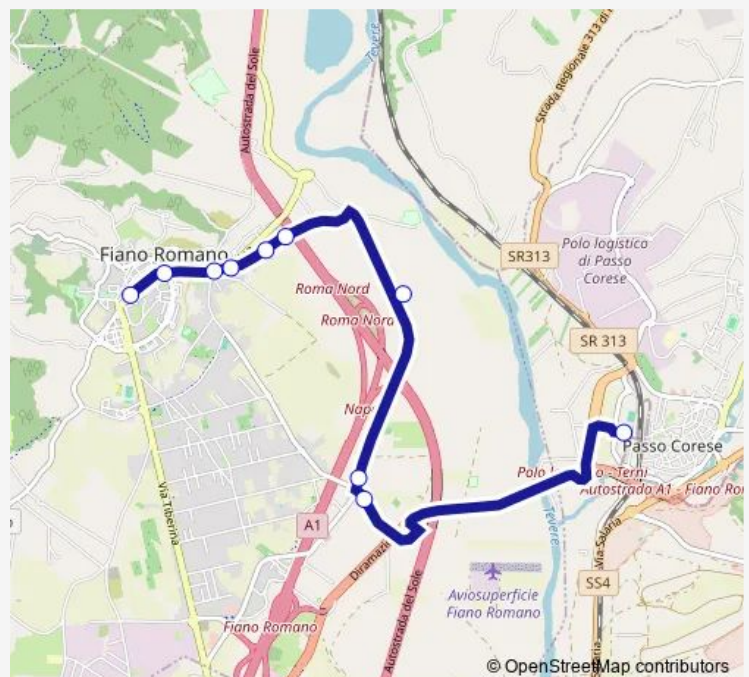

Fiano | Via Tiberina Via Rodari # f10580

Fiano | Piazza dell'Unità # f10037

Fiano | Via Tevere Via Tiberina # f10038

Fiano | Via del Tevere, 30 # f10039

Fiano | Via del Tevere, 40 # f10040

Fiano Romano VIA Procoio # 2543

Fiano | Via Procoio Via S. Sebastiano # f000098

Fiano | Via Procoio Via S. Sebastiano # f10042

Montelibretti | Stazione FS # f9958

Route schedule

Fiano | Via Tiberina Via Morandi # f10036 — Montelibretti | Stazione FS # f9958

Monday 05:10-21:05

Tuesday 05:10-21:05

Wednesday 05:10-21:05

Thursday 05:10-21:05

Friday 05:10-21:05

Saturday 06:15-19:45

Sunday —

Route info

Direction: Fiano | Via Tiberina Via Morandi # f10036

Stops: 10

Trip Duration: 0 hour 15 min

Fiano Romano - Passo Corese # Pm020a

Bus time schedules and route maps are available in an offline PDF at [busmaps.com](https://busmaps.com). Use the [busmaps.com](https://busmaps.com) website to see live bus times, train schedule or subway schedule, and step-by-step directions for all public transit in Fiano Romano