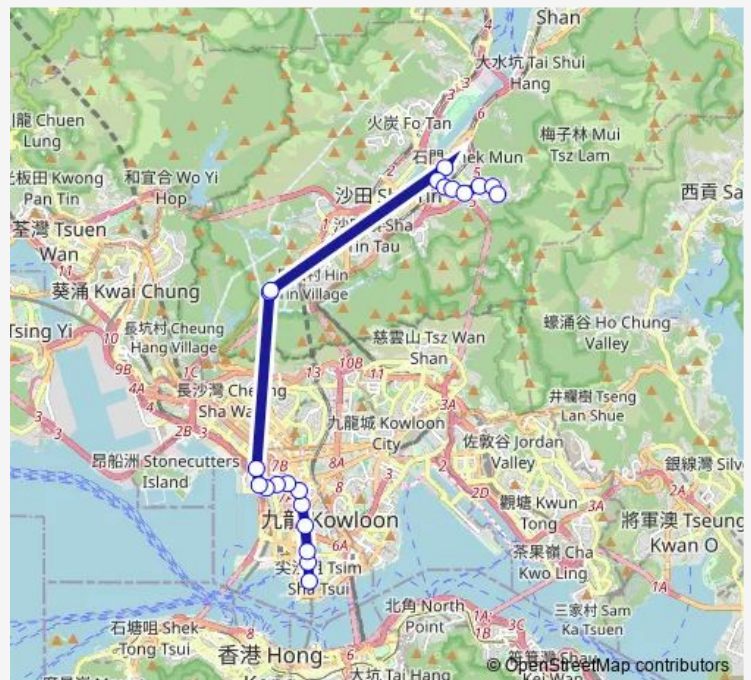

[Kmb] Tsing SHA Highway Bbi

[Ctb] Tsing SHA Highway BUS-BUS Interchange[[Kmb] Tsing SHA Highway Bbi[[Lwb] Tsing SHA Highway Bbi

Route schedule

[Ctb] Haiphong Road, Nathan Road[[Kmb] Tsim SHA Tsui BBI - Haiphong Road — [Kmb+Ctb] Kwong Yuen BUS Terminus/
Kwong Yuen Estate[[Kmb] Kwong Yuen BUS Terminus

Monday	18:00-18:20
Tuesday	18:00-18:20
Wednesday	18:00-18:20
Thursday	18:00-18:20
Friday	18:00-18:20
Saturday	—
Sunday	—

Route info

Direction: [Ctb] Haiphong Road, Nathan Road[[Kmb] Tsim SHA Tsui BBI - Haiphong Road

Stops: 21

Trip Duration: 0 hour 59 min

[Ctb] Fortune City One, Ngan Shing Street[[Kmb+Ctb]
Fortune City ONE/
Fortune City One, Ngan Shing
Street[[Kmb] Fortune City One[[Lwb] Fortune City One

[Kmb+Ctb] YUE TIN Court/
Yue TIN Court, Ngan
Shing Street[[Kmb] YUE TIN Court[[Lwb] YUE TIN Court