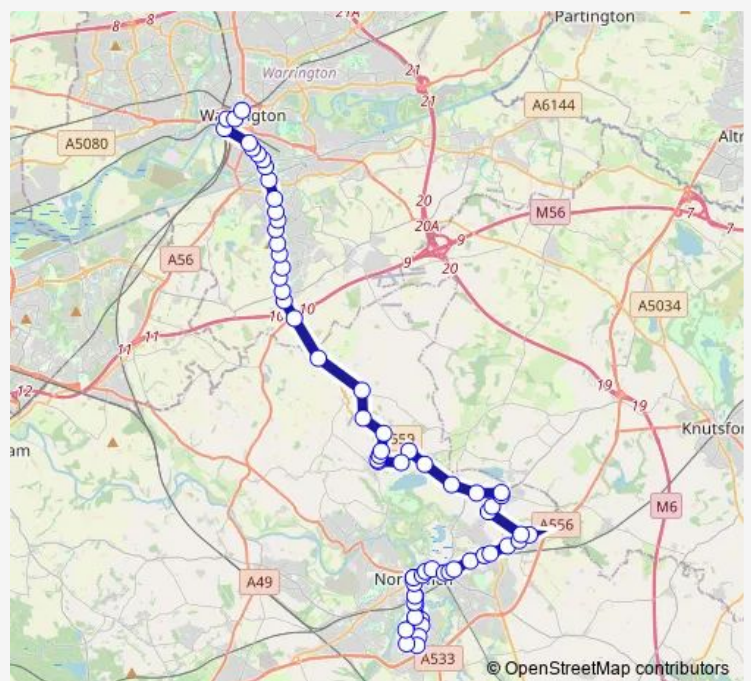

Route schedule

Bus Interchange — Community Primary School

Monday	14:17
Tuesday	14:17
Wednesday	14:17
Thursday	14:17
Friday	14:17
Saturday	—
Sunday	—

Route info

Direction: Bus Interchange

Stops: 57

Trip Duration: 1 hour 4 min