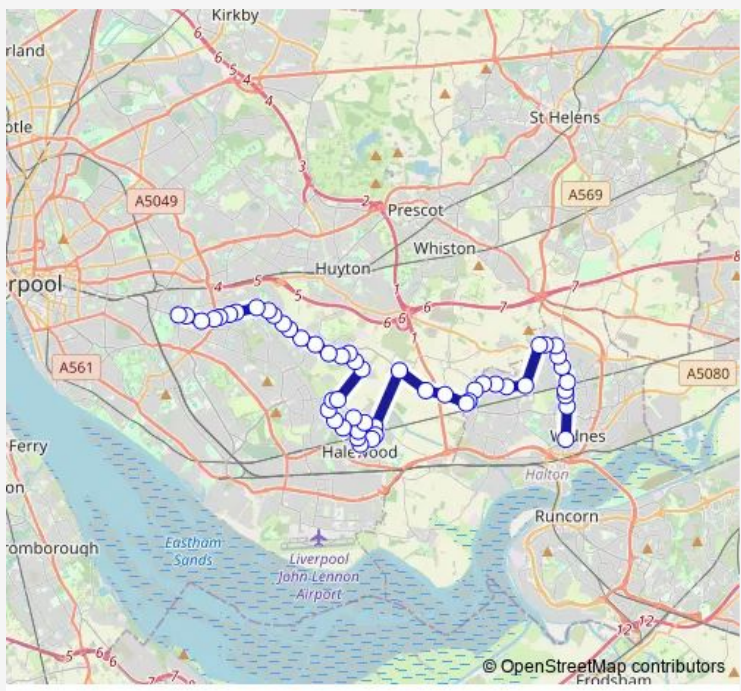

Bus C44 Wavertree - Widnes via Netherley, Hough Green, Cronton

[Go to website](#)

Direction
 Kingsway — Lance Lane
 52 stops
[Open route schedule](#)

- Kingsway
- Horse & Jockey
- Wade Deacon
- Birchfield Road
- Widnes Station
- Pit Lane
- Buckingham Avenue
- The Globe
- Hillcrest
- Pex Hill
- Queensbury Way
- Four Topped Oak
- Haddon Drive
- Upton Community Centre
- St. Basils
- Afton
- Hough Green Road
- Cross Hillocks Lane
- Caldy Cottage
- Greensbridge Lane
- Church Road

Route schedule
 Kingsway — Lance Lane

Monday	16:42
Tuesday	16:42
Wednesday	16:42
Thursday	16:42
Friday	13:40
Saturday	—
Sunday	—

Route info
 Direction: Kingsway
 Stops: 52
 Trip Duration: 0 hour 49 min

■ C44 — Wavertree - Widnes via Netherley, Hough Green, Cronton BusMaps

Wednesday 07:53

Thursday 07:53

Friday 07:53

Saturday —

Sunday —

Route info

Direction: Mill Lane

Stops: 54

Trip Duration: 1 hour 2 min

Totnes Avenue

Helston Avenue

Halewood Station

Halewood Station

Wood Road

Baileys Lane

Leathers Lane