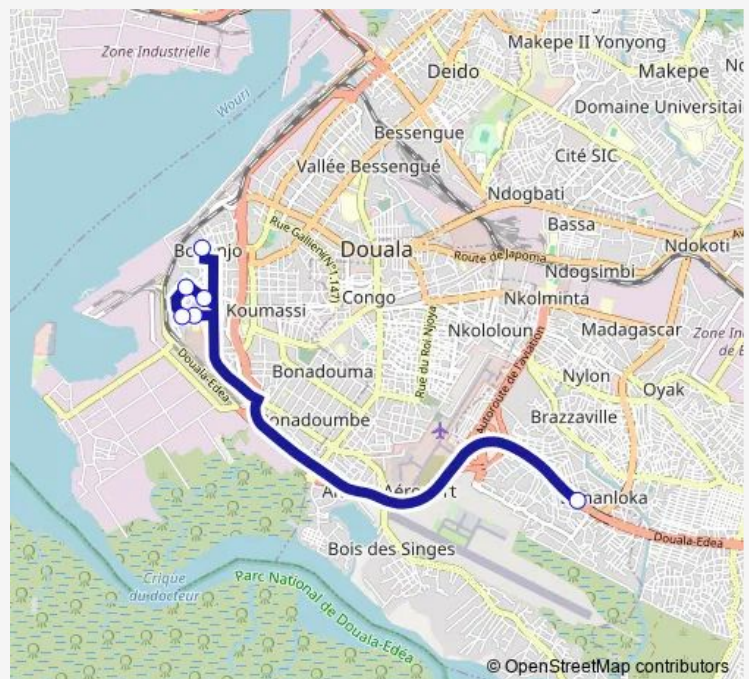

Communal Taxi Service Village Elf to Bonandjo Poste Centrale

[Go to website](#)

Direction

Village Elf — Bonandjo

6 stops

[Open route schedule](#)

Village Elf

Hôpital Militaire

Pullman

I'an 2000

Delegation Foret

Bonandjo

Route schedule

Village Elf — Bonandjo

Monday	11:53
Tuesday	11:53
Wednesday	11:53
Thursday	11:53
Friday	11:53
Saturday	11:53
Sunday	11:53

Route info

Direction: Village Elf

Stops: 6

Trip Duration: 0 hour 25 min

Village Elf to Bonandjo Poste Centrale

Communal Taxi Service time schedules and route maps are available in an offline PDF at busmaps.com. Use the busmaps.com website to see live bus times, train schedule or subway schedule, and step-by-step directions for all public transit in Douala