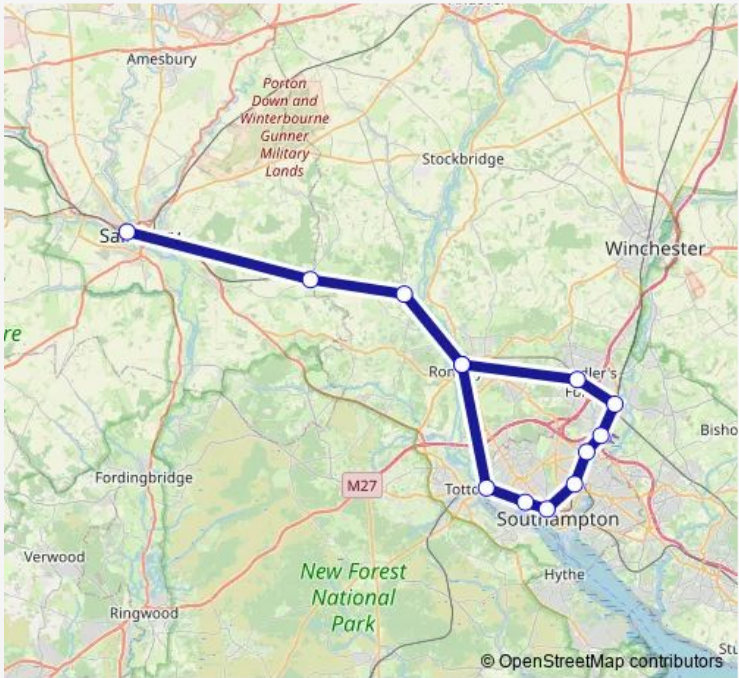

Rail Sw:Rom->Sal SW train service from ROM to Sal

[Go to website](#)

Direction
 Romsey — Salisbury
 13 stops
[Open route schedule](#)

- Romsey
- Chandlers Ford
- Eastleigh
- Southampton Airport Parkway
- Swaythling
- St Denys
- Southampton Central
- Millbrook (Hants)
- Redbridge (Hants)
- Romsey
- Mottisfont & Dunbridge
- Dean
- Salisbury

Route schedule
 Romsey — Salisbury

Monday	07:07-23:11
Tuesday	07:07-23:11
Wednesday	07:07-23:11
Thursday	07:07-23:11
Friday	07:07-00:05 ⁺¹
Saturday	00:05-00:31 ⁺¹
Sunday	00:31-23:30

Route info
 Direction: Romsey
 Stops: 13
 Trip Duration: 1 hour 11 min

■ Sw:Rom->Sal — SW train service from ROM to Sal **BusMaps**

Sw:Rom->Sal Rail time schedules and route maps are available in an offline PDF at busmaps.com. Use the busmaps.com website to see live bus times, train schedule or subway schedule, and step-by-step directions for all public transit in Southampton

The schedule is provided in the local timezone. Times with "(+1)" indicate departures on the next day.

PDF file created on 2025-01-31

2024 BusMaps.com - All Rights Reserved