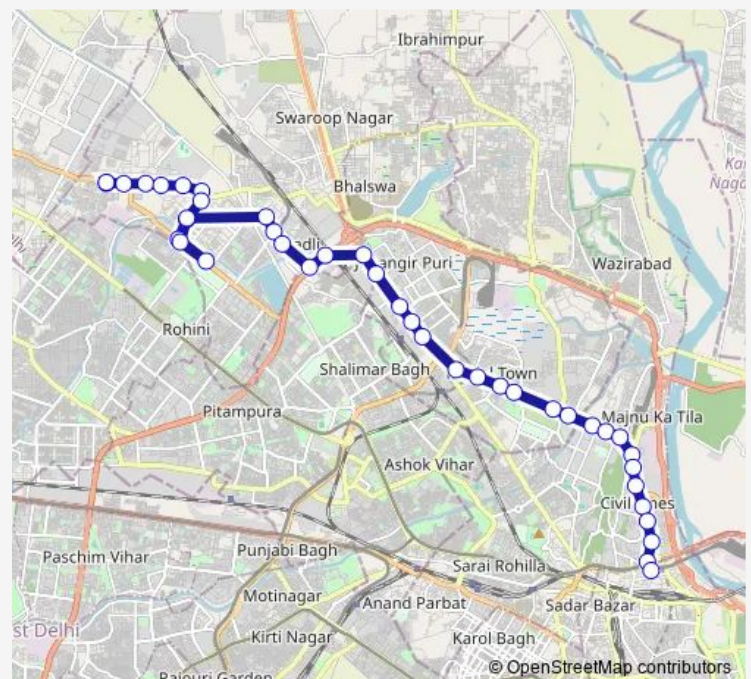

### Direction

Shahbad Dairy Block A — Mori Gate Terminal

40 stops

[Open route schedule](#)

Shahbad Dairy Block A

Shahbad Dairy A Block

St. Xavier School Shahbad

Shahbad Daulatpur School

### Route schedule

Shahbad Dairy Block A — Mori Gate Terminal

Monday 06:39

Tuesday 06:39

Wednesday 06:39

Thursday 06:39

Friday 06:39

Saturday 06:39

### Route info

Direction: Shahbad Dairy Block A

Stops: 40

Trip Duration: 1 hour 23 min

■ 140down

Adarsh Nagar Metro Station

New Sabzi Mandi

Azadpur Terminal