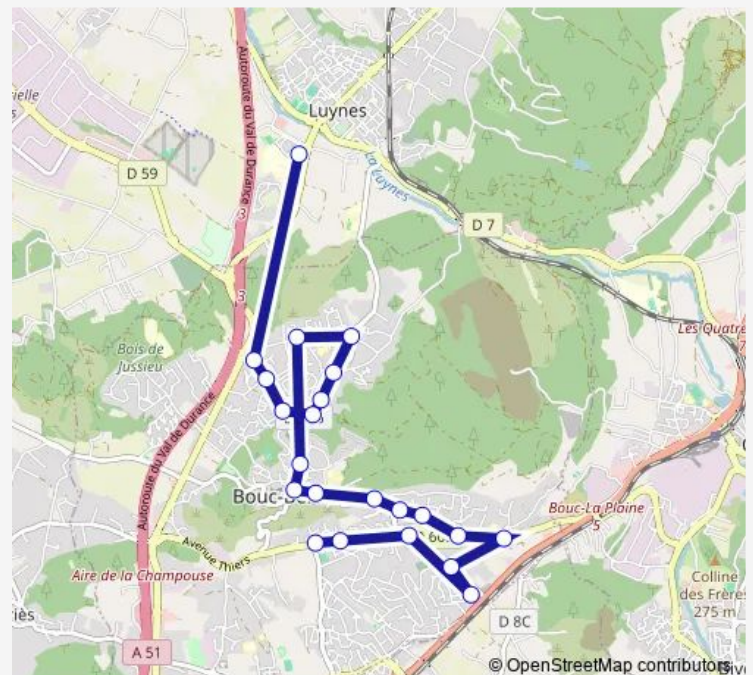

Lou Cantounet

Les Terres de la Mûle

Clos des Pins

Les Amandiers

Les Vergers

Lycée Duby A

Route schedule

Plan Marseillais — Lycée Duby A

Monday 07:00

Tuesday 07:00

Wednesday 07:00

Thursday 07:00

Friday 07:00

Saturday —

Sunday —

Route info

Direction: Plan Marseillais

Stops: 18

Trip Duration: 0 hour 36 min

Direction

Collet Blanc — Lycée DUBY A

13 stops

[Open route schedule](#)

Collet Blanc