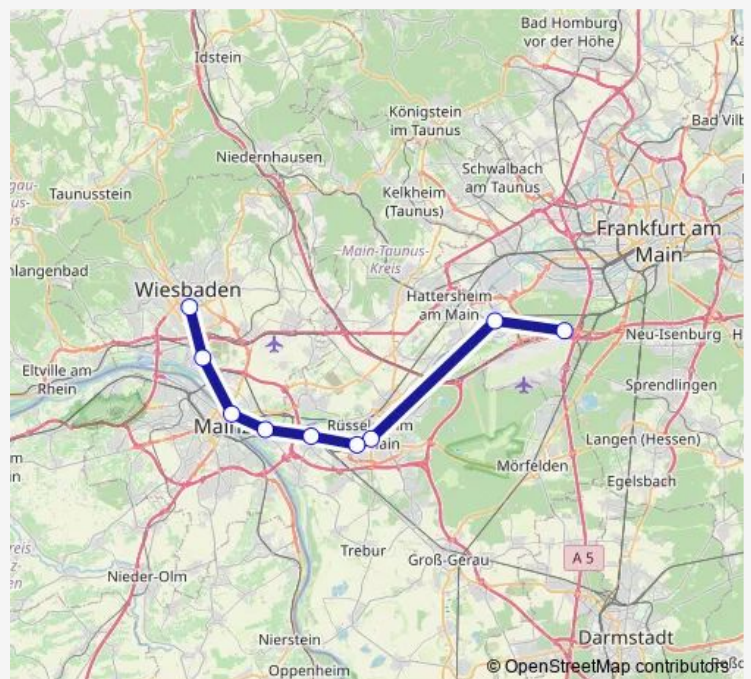

Route schedule

Frankfurt (Main) Flughafen Terminal 1 — Wiesbaden Hauptbahnhof

Monday

—

Tuesday

—

Wednesday

—

Route info

Direction: Frankfurt (Main) Flughafen Terminal 1

Stops: 9

Trip Duration: 1 hour 12 min

S9X

Direction

Wiesbaden Hauptbahnhof — Frankfurt (Main) Flughafen Terminal 1

9 stops

Thursday —

Friday —

Saturday 03:03

Sunday —

Route info

Direction: Wiesbaden Hauptbahnhof

Stops: 9

Trip Duration: 1 hour 8 min