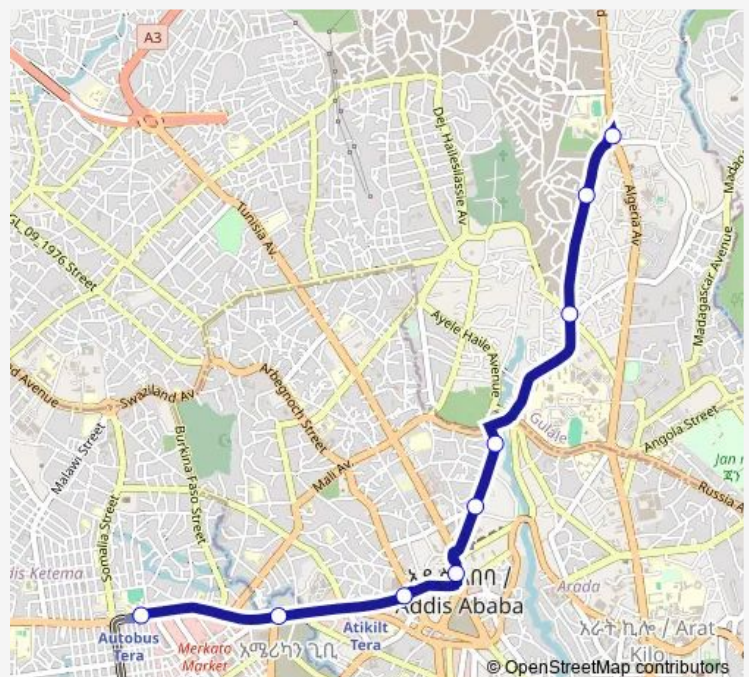

Bus B37 Shero Meda ↔ Autobis Tera (3)

[Go to website](#)

Direction

Shero Meda — Autobis Tera (3)

9 stops

[Open route schedule](#)

Shero Meda

Tsehay Chora (Shiromeda)

Shero Meda — Autobis Tera (3)

Monday	06:00
Tuesday	06:00
Wednesday	06:00
Thursday	06:00
Friday	06:00
Saturday	06:00
Sunday	06:00

Route info

Direction: Shero Meda

Stops: 9

Trip Duration: 0 hour 26 min

B37 — Shero Meda ↔ Autobis Tera (3)

BusMaps

Direction

Autobis Tera (3) — Shero Meda

8 stops

[Open route schedule](#)

Autobis Tera (3)

Ummar School

Kurtu Building

Route info

Direction: Autobis Tera (3)

Stops: 8

Trip Duration: 0 hour 27 min

B37 Bus time schedules and route maps are available in an offline PDF at busmaps.com. Use the busmaps.com website to see live bus times, train schedule or subway schedule, and step-by-step directions for all public transit in Addis Ababa