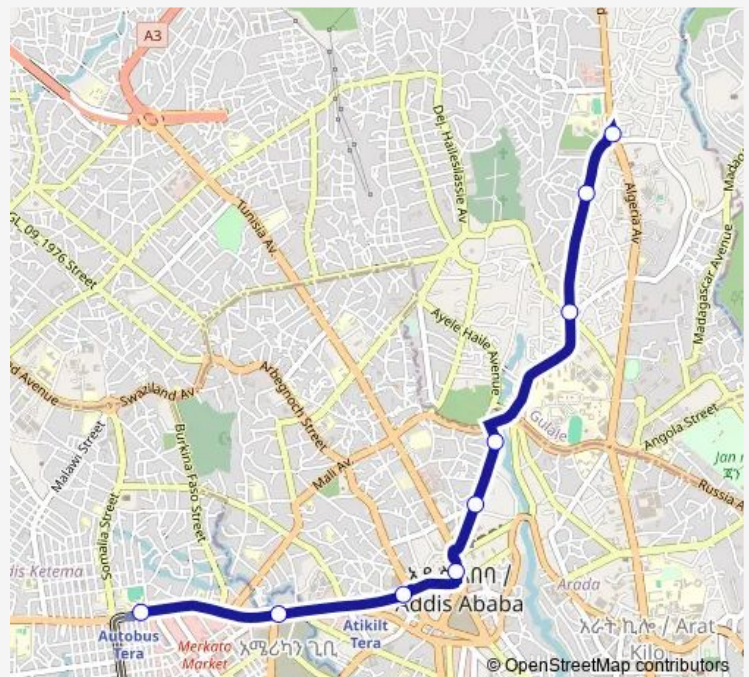

Bus B37 Shero Meda ↔ Autobis Tera (3)

[Go to website](#)

Direction

Shero Meda — Autobis Tera (3)

9 stops

[Open route schedule](#)

Shero Meda

Tsehay Chora (Shiromeda)

Shero Meda — Autobis Tera (3)

Monday	06:00
Tuesday	06:00
Wednesday	06:00
Thursday	06:00
Friday	06:00
Saturday	06:00
Sunday	06:00

Route info

Direction: Shero Meda

Stops: 9

Trip Duration: 0 hour 26 min

B37 — Shero Meda ↔ Autobis Tera (3)

Direction

Autobis Tera (3) — Shero Meda

8 stops

[Open route schedule](#)

Autobis Tera (3)

Ummar School

Kurtu Building

Piassa Arada

Route info

Direction: Autobis Tera (3)

Stops: 8

Trip Duration: 0 hour 27 min

B37 Bus time schedules and route maps are available in an offline PDF at busmaps.com. Use the busmaps.com website to see live bus times, train schedule or subway schedule, and step-by-step directions for all public transit in Addis Ababa