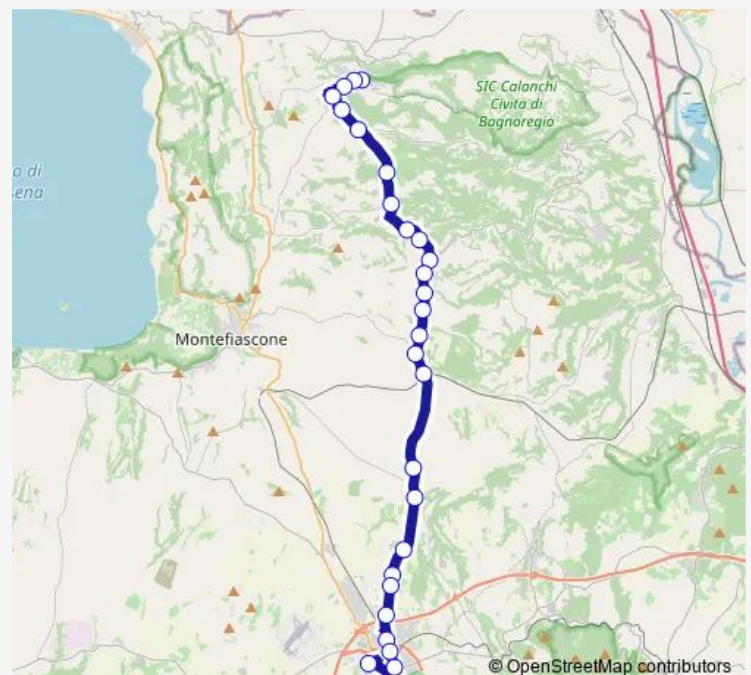

Monday 13:00-14:00

Tuesday 13:00-14:00

Wednesday 13:00-14:00

Thursday 13:00-14:00

Friday 13:00-14:00

Saturday 13:00-13:45

Sunday —

Route info

Direction: Bagnoregio | Ist. Superiore F.Ili Agosti # f1169

Stops: 27

Trip Duration: 0 hour 40 min

Bagnoregio - Viterbo # Ba11a

Viterbo | Via Teverina Str. Caprini # f798

Viterbo | Via Teverina (Centro Giovanni Xxiii) # f799

Viterbo | Via Teverina (Santa Barbara) # f800

Viterbo | Via Baracca Via Ferrarin # f801

Viterbo | Via Baracca (Stazioni) # f802

Viterbo | Riello # f641

Bus time schedules and route maps are available in an offline PDF at busmaps.com. Use the busmaps.com website to see live bus times, train schedule or subway schedule, and step-by-step directions for all public transit in Viterbo