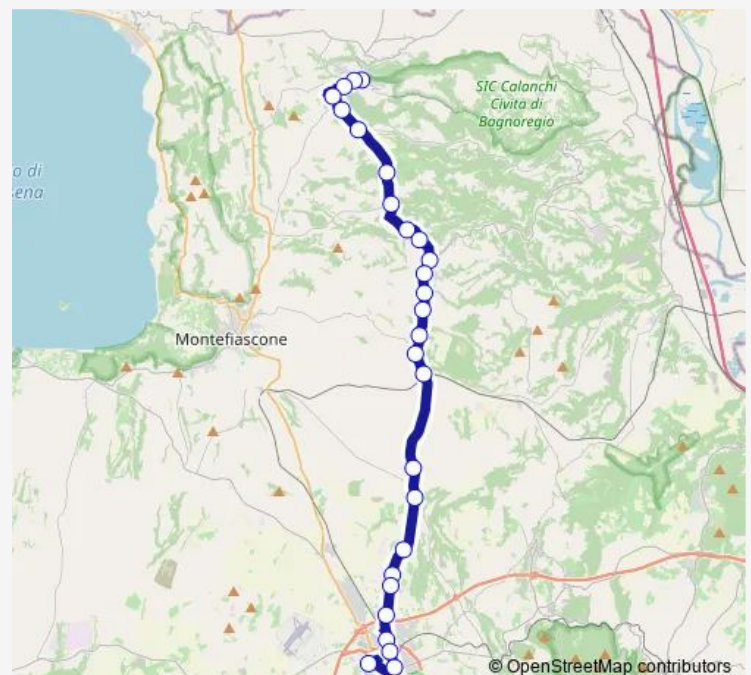

Monday 13:00-14:00

Tuesday 13:00-14:00

Wednesday 13:00-14:00

Thursday 13:00-14:00

Friday 13:00-14:00

Saturday 13:00-13:45

Sunday —

Route info

Direction: Bagnoregio | Ist. Superiore F.lli Agosti # f1169

Stops: 27

Trip Duration: 0 hour 40 min

Bagnoregio - Viterbo # Ba11a

VITERBO | Via Teverina Str. Caprini # f798

VITERBO | Via Teverina (Centro Giovanni XXIII) # f799

VITERBO | Via Teverina (Santa Barbara) # f800

VITERBO | Via Baracca Via Ferrarin # f801

VITERBO | Via Baracca (Stazioni) # f802

VITERBO | Riello # f641

Bus time schedules and route maps are available in an offline PDF at busmaps.com. Use the busmaps.com website to see live bus times, train schedule or subway schedule, and step-by-step directions for all public transit in Viterbo