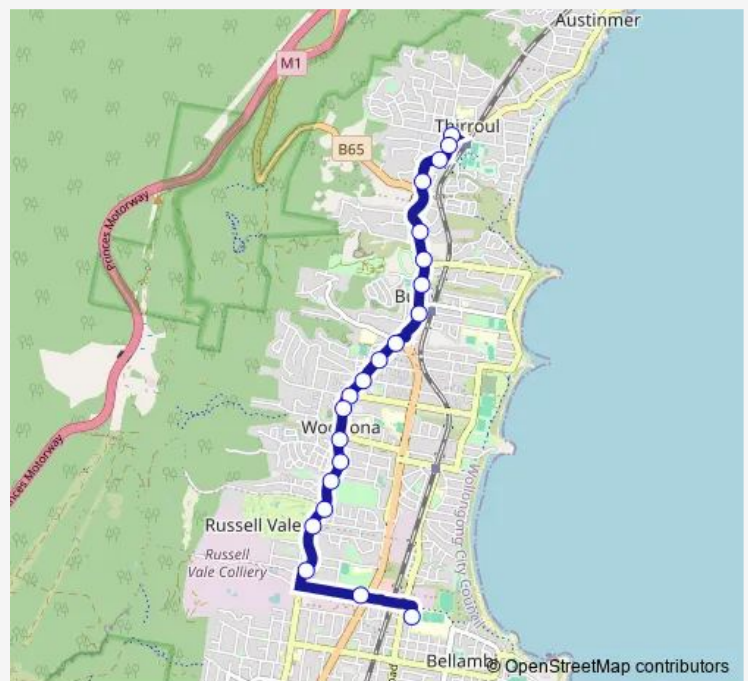

School Bus S359 Thirroul to Holy Spirit College

[Go to website](#)

**Direction**

George St At Lawrence Hargrave Dr — Gladstone St Opp Lavender St

21 stops

[Open route schedule](#)

- George St At Lawrence Hargrave Dr
- Lawrence Hargrave Dr Opp Lachlan St
- Lawrence Hargrave Dr Opp High St
- Lawrence Hargrave Dr Before Hewitts Av
- Princes Hwy Opp Bulli Public School
- Princes Hwy Before Point St
- Princes Hwy Opp Bulli Bowling Club
- Pcyc Bulli, Princes Hwy
- Princes Hwy At Hospital Rd
- Princes Hwy Before Hopetoun St
- Princes Hwy At Russell St
- Princes Hwy Opp Popes Rd
- Woonona-Bulli RSL Memorial Club, Princes Hwy
- Princes Hwy After Gray St
- Princes Hwy At Hale St
- Hollymount Park, Princes Hwy
- Princes Hwy Opp Rixons Pass Rd
- Princes Hwy Before Collaery Rd
- Princes Hwy Opp Broker St
- Bellambi Lane Before Memorial Dr
- Gladstone St Opp Lavender St

Route schedule

George St At Lawrence Hargrave Dr — Gladstone St Opp Lavender St

Monday	08:15
Tuesday	08:15
Wednesday	08:15
Thursday	08:15
Friday	08:15
Saturday	—
Sunday	—

Route info

Direction: George St At Lawrence Hargrave Dr

Stops: 21

Trip Duration: 0 hour 13 min

S359 — Thirroul to Holy Spirit College

S359 School Bus time schedules and route maps are available in an offline PDF at [busmaps.com](https://busmaps.com). Use the [busmaps.com](https://busmaps.com) website to see live bus times, train schedule or subway schedule, and step-by-step directions for all public transit in Wollongong