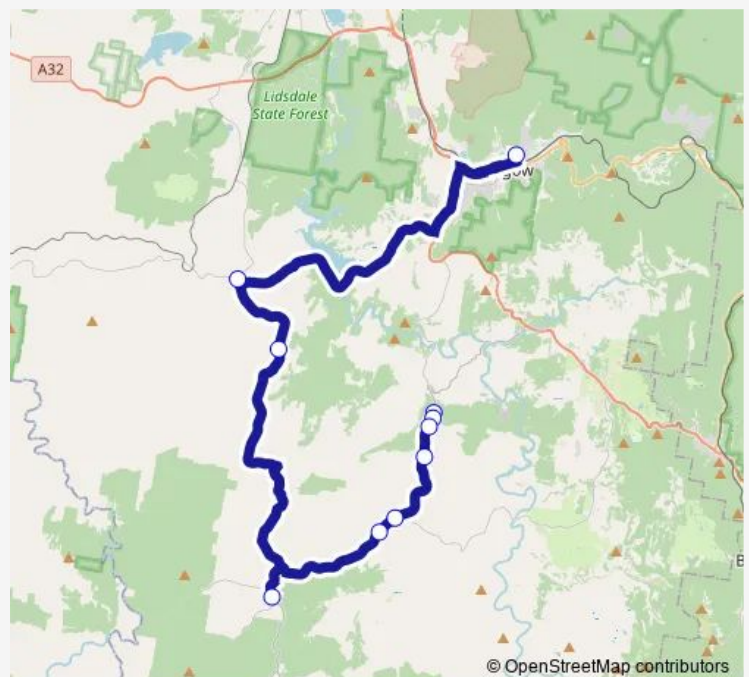

School Bus S359 Snake Bus - Kandos Schools to Clandulla

[Go to website](#)

Direction

Hampton Public School, Bindo Rd — Donald St After Union St

10 stops

[Open route schedule](#)

- Hampton Public School, Bindo Rd
- Cheethams Flat Rd At Hampton Rd
- Jenolan Caves Rd At Lowther Cemetery Rd
- Jenolan Caves Rd Opp Maxwell Dr
- 769 Jenolan Caves Rd
- 803 Jenolan Caves Rd
- 935 Jenolan Caves Rd
- Jenolan Caves Rd Before Lowther Cemetery Rd
- Hampton Rd At Sodwalls Rd
- Donald St After Union St

Route schedule

Hampton Public School, Bindo Rd — Donald St After Union St

Monday	15:11
Tuesday	15:11
Wednesday	15:11
Thursday	15:11
Friday	15:11
Saturday	—
Sunday	—

Route info

Direction: Hampton Public School, Bindo Rd

Stops: 10

Trip Duration: 1 hour 39 min

S359 — Snake Bus - Kandos Schools to Clandulla

Direction

Donald St At Union St — Hampton Public School, Bindo Rd

8 stops

[Open route schedule](#)

Donald St At Union St

Sunday —

Route info

Direction: Donald St At Union St

Stops: 8

Trip Duration: 2 hour 0 min

S359 School Bus time schedules and route maps are available in an offline PDF at busmaps.com. Use the busmaps.com website to see live bus times, train schedule or subway schedule, and step-by-step directions for all public transit in South Bowenfels