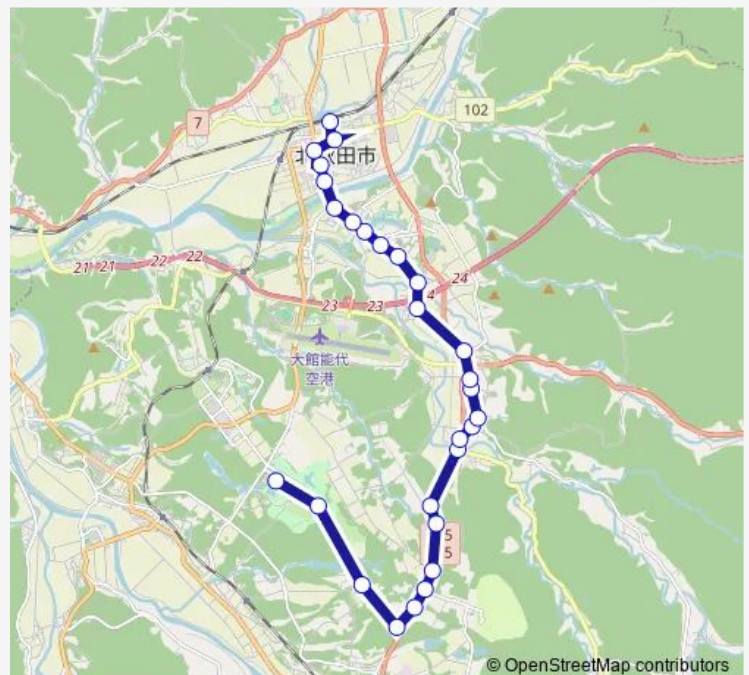

### Route schedule

北秋田市民病院前 — 鷹巣駅前

Monday 11:45

Tuesday 11:45

Wednesday 11:45

Thursday 11:45

Friday 11:45

Saturday —

### Route info

Direction: 北秋田市民病院前

Stops: 28

Trip Duration: 0 hour 35 min

■ 市民病院

BusMaps

南鷹巣

鷹巣舟場

## Route info

Direction: 鷹巣駅前

Stops: 28

Trip Duration: 0 hour 35 min

桃栄

北欧の杜公園前

北秋田市民病院前

市民病院 Bus time schedules and route maps are available in an offline PDF at [busmaps.com](https://busmaps.com). Use the [busmaps.com](https://busmaps.com) website to see live bus times, train schedule or subway schedule, and step-by-step directions for all public transit in Kita-Akita