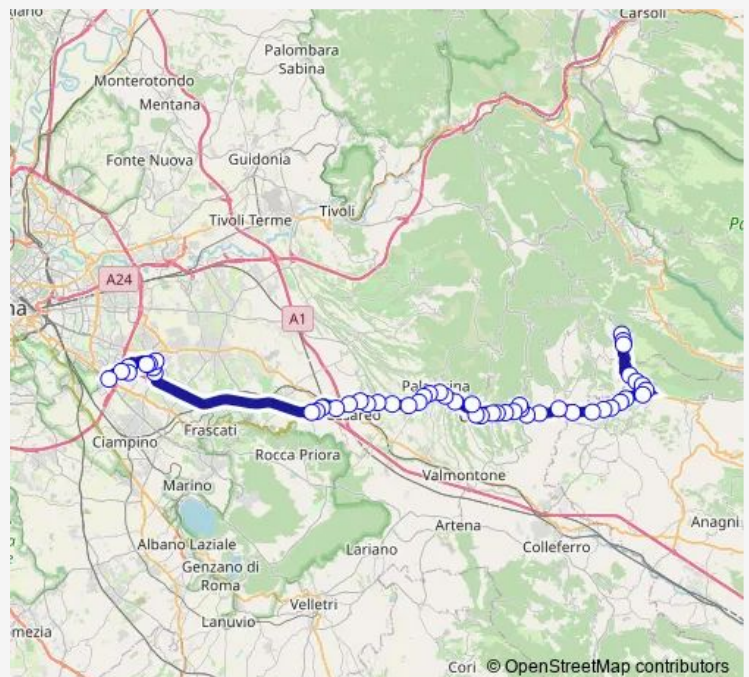

Genazzano | Via Valle Rotelle Via Di Vittorio # f6019

Genazzano | Cimitero # f6020

Cave | Viale Madonna Campo Via Mattei # f6021

Route schedule

Roiate | Piazza Libertà # f14317 — Roma | Anagnina (Metro A) # f3583

Monday	05:15
Tuesday	05:15
Wednesday	05:15
Thursday	05:15
Friday	05:15
Saturday	—
Sunday	—

Route info

Direction: Roiate | Piazza Libertà # f14317

Stops: 51

Trip Duration: 1 hour 21 min

Roiate - Roma Anagnina # Gz942a