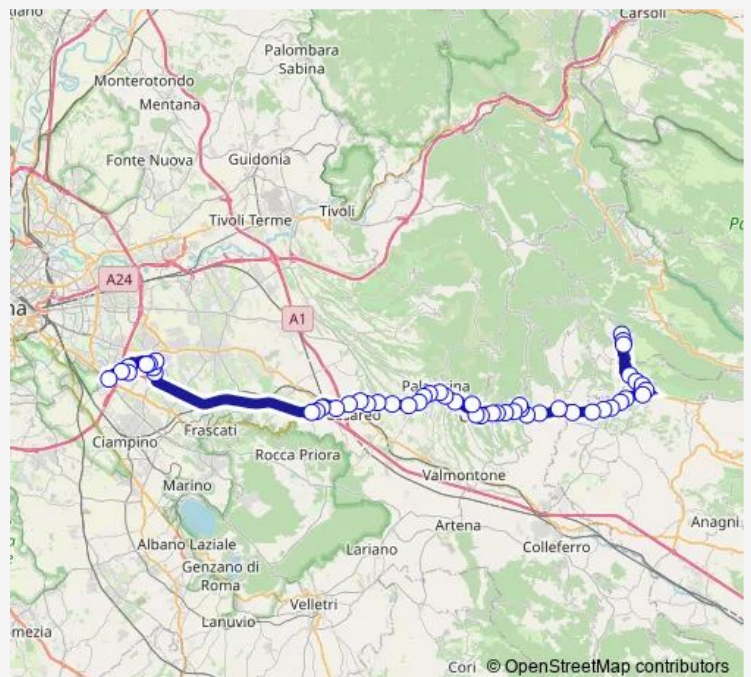

Genazzano | Via Valle Rotelle Via Di Vittorio # f6019

Genazzano | Cimitero # f6020

Cave | Viale Madonna Campo Via Mattei # f6021

Route schedule

Roiate | Piazza Libertà # f14317 — Roma | Anagnina (Metro A) # f3583

Monday	05:15
Tuesday	05:15
Wednesday	05:15
Thursday	05:15
Friday	05:15
Saturday	—
Sunday	—

Route info

Direction: Roiate | Piazza Libertà # f14317

Stops: 51

Trip Duration: 1 hour 21 min

Roiate - Roma Anagnina # Gz942a