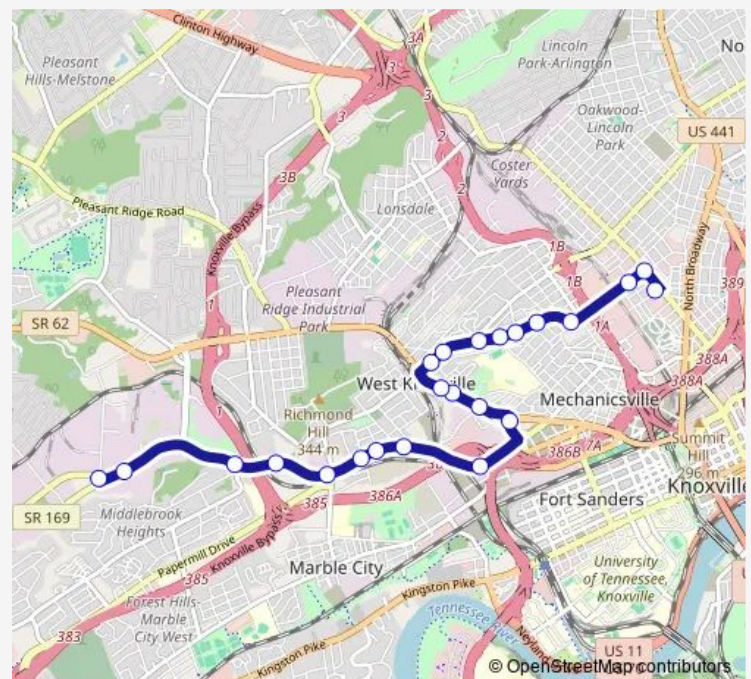

### Direction

Health Department Dameron — 3rd Creek Rd SB Before Middlebrook WB Mid-block

23 stops

[Open route schedule](#)

Health Department Dameron

Wray St @ Baxter Ave

Baxter Ave WB @ Elm St

Beaumont Ave WB @ Beaumont Elmen Sch

### Route schedule

Health Department Dameron — 3rd Creek Rd SB Before Middlebrook WB Mid-block

Monday 06:25-20:25

Tuesday 06:25-20:25

Wednesday 06:25-20:25

Thursday 06:25-20:25

Friday 06:25-20:25

Saturday —

### Route info

Direction: Health Department Dameron

Stops: 23

Trip Duration: 0 hour 27 min

13 Beaumont Connector

Middlebrook Pk WB @ Kub

3rd Creek Rd SB Before Middlebrook WB Mid-block

## Route schedule

3rd Creek Rd SB Before Middlebrook WB Mid-block —  
Health Department Dameron

Monday 05:52-20:52

Tuesday 05:52-20:52

Wednesday 05:52-20:52

Thursday 05:52-20:52

Friday 05:52-20:52

Saturday —