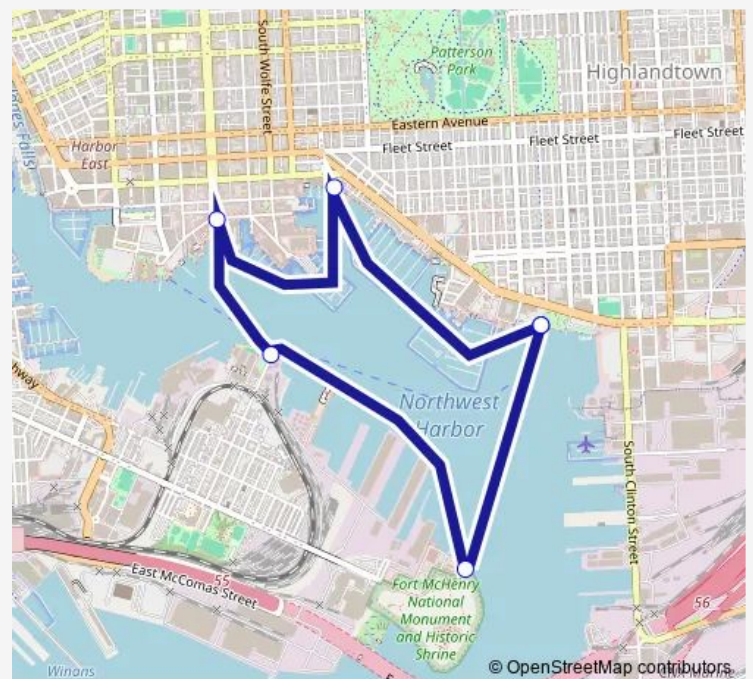

Ferry Purple Purple Route

[Go to website](#)

Direction

Canton — Canton

6 stops

[Open route schedule](#)

Canton

Captain James

Fell's Point

Locust Point

Fort Mchenry

Canton

Route schedule

Canton — Canton

Monday 10:10-16:10

Tuesday 10:10-16:10

Wednesday 10:10-16:10

Thursday 10:10-16:10

Friday 10:10-16:10

Saturday 10:10-16:10

Sunday 10:10-16:10

Route info

Direction: Canton

Stops: 6

Trip Duration: 1 hour 0 min

■ Purple — Purple Route