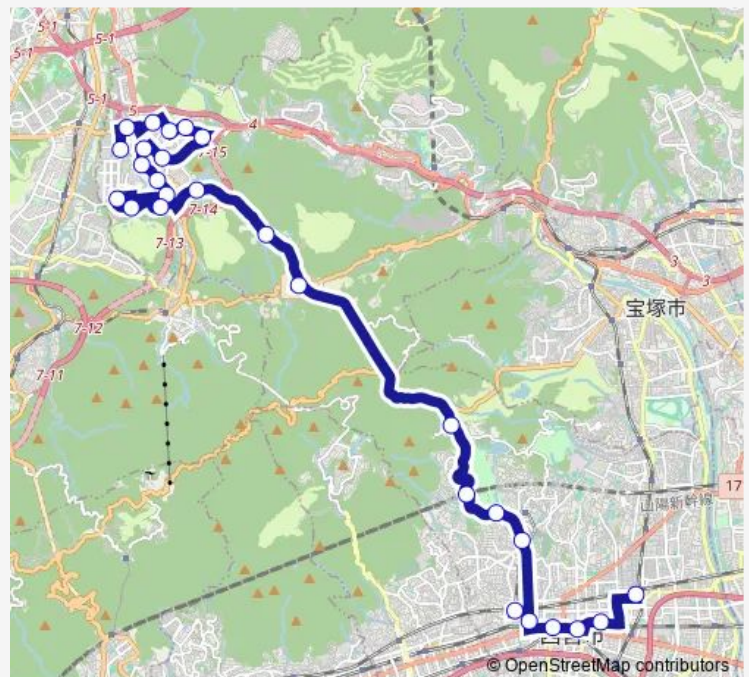

獅子ヶ口

Route schedule

山口営業所前 — 阪急西宮北口駅

Monday 06:03

Tuesday 06:03

Wednesday 06:03

Thursday 06:03

Friday 06:03

Saturday 07:11

Sunday —

Route info

Direction: 山口営業所前

Stops: 27

Trip Duration: 1 hour 22 min

阪急夙川駅

J r さくら夙川駅

西宮戎 (阪神西宮駅北)

西宮市役所前

J r 西宮駅

阪急西宮北口駅

Bus time schedules and route maps are available in an offline PDF at busmaps.com. Use the busmaps.com website to see live bus times, train schedule or subway schedule, and step-by-step directions for all public transit in Takarazuka