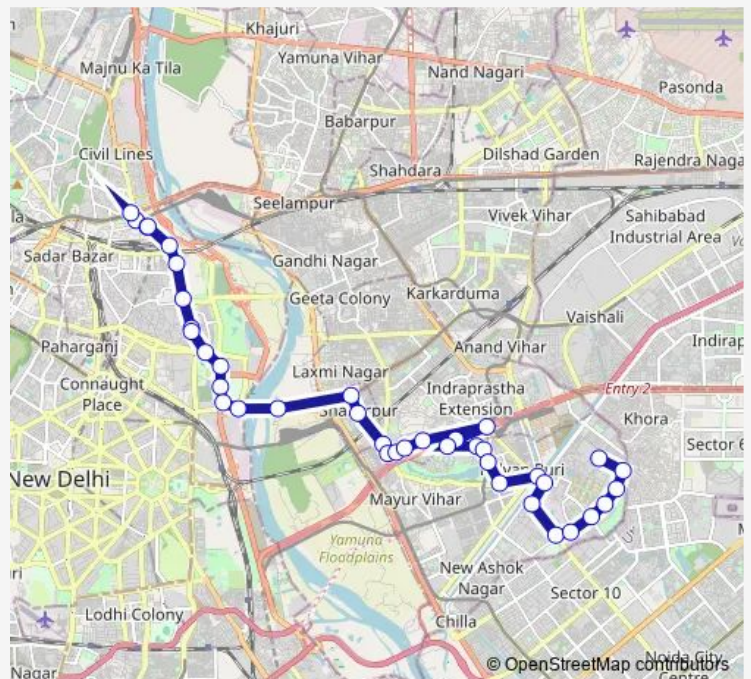

### Route schedule

Isbt Kashmere Gate Terminal — Mayur Vihar Phase III (T)  
Paper Market

Monday 06:59-21:59

Tuesday 06:59-21:59

Wednesday 06:59-21:59

Thursday 06:59-21:59

Friday 06:59-21:59

Saturday 06:59-21:59

Sunday 06:59-21:59

### Route info

Direction: Isbt Kashmere Gate Terminal

Stops: 39

Trip Duration: 1 hour 21 min

■ 348up

BusMaps

Govt Model School / Ambedkar Park

Vinod Nagar