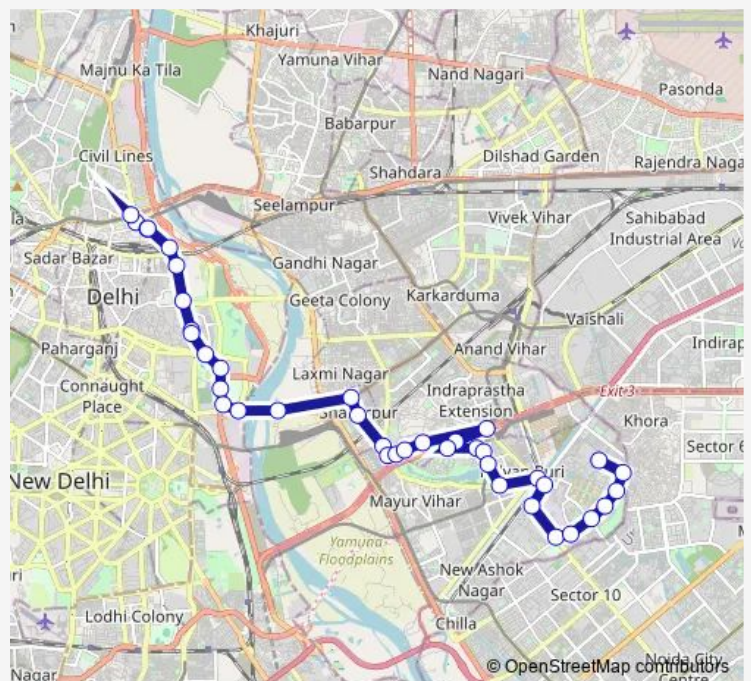

ITO Ring Road

Delhi Secretariat

Rainy Well

Laxmi Nagar Metro Station

Shakkar Pur

Ganesh Nagar

Mother Dairy

Mother Dairy Crossing

### Route schedule

Isbt Kashmere Gate Terminal — Mayur Vihar Phase III (T)  
Paper Market

Monday 06:59-21:59

Tuesday 06:59-21:59

Wednesday 06:59-21:59

Thursday 06:59-21:59

Friday 06:59-21:59

Saturday 06:59-21:59

Sunday 06:59-21:59

### Route info

Direction: Isbt Kashmere Gate Terminal

Stops: 39

Trip Duration: 1 hour 21 min

■ 348up

Govt Model School / Ambedkar Park

Vinod Nagar

East Vinod Nagar Depot