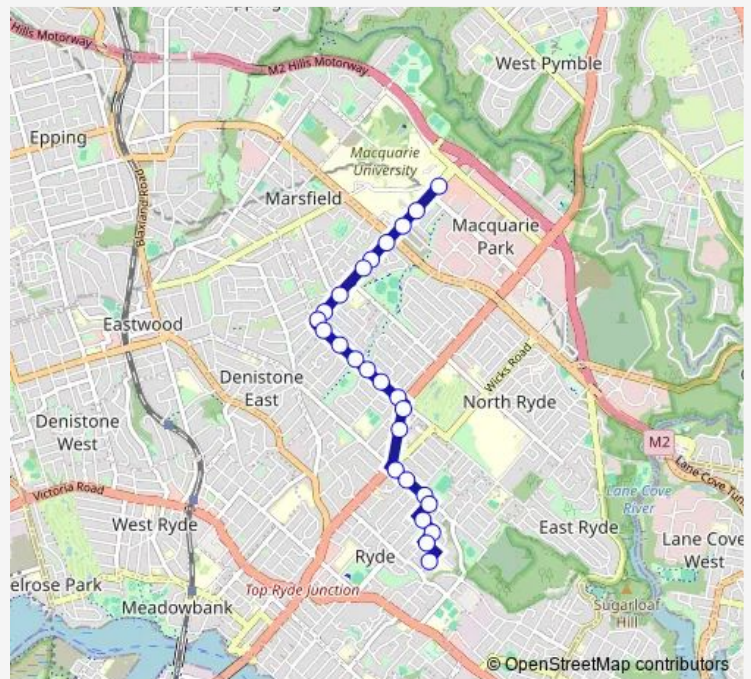

Quarry Rd Opp Woodbine Cres

Quarry Rd Opp Jones St

Route schedule

Macquarie Centre, Stand A — Ryde Secondary College, Malvina Rd

Monday	08:00
Tuesday	08:00
Wednesday	08:00
Thursday	08:00
Friday	08:00
Saturday	—
Sunday	—

Route info

Direction: Macquarie Centre, Stand A

Stops: 25

Trip Duration: 0 hour 20 min

564w — Ryde Secondary College to Macquarie Centre

Gardener Av At Quarry Rd

Bidgee Rd Opp Bidgee Park

Aitchandar Rd Opp Bidgee Rd

Forrest Rd After Aitchandar Rd

Ryde Secondary College, Malvina Rd

Direction

Ryde Secondary College, Malvina Rd — Macquarie Centre, Stand A

23 stops

[Open route schedule](#)

Ryde Secondary College, Malvina Rd

Monday 15:15

Tuesday 15:15

Wednesday 15:15

Thursday 15:15

Friday 15:15

Saturday —

Sunday —

Route info