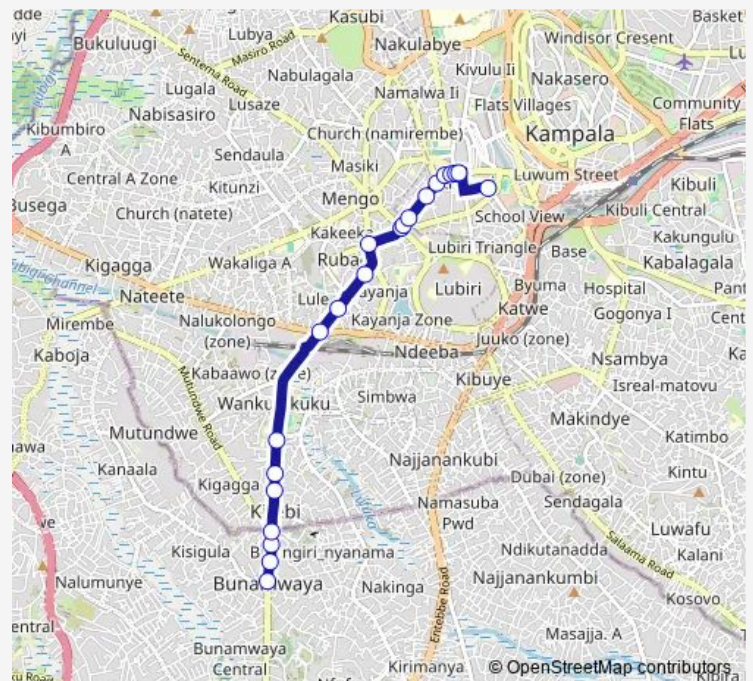

Thursday 06:30-19:00

Friday 06:30-19:00

Saturday 06:30-19:00

Sunday 06:30-19:00

Route info

Direction: Bunamwaya

Stops: 21

Trip Duration: 0 hour 39 min

IC086 — Bunamwaya-Kisenyi

IC086 Bus time schedules and route maps are available in an offline PDF at busmaps.com. Use the busmaps.com website to see live bus times, train schedule or subway schedule, and step-by-step directions for all public transit in Kampala