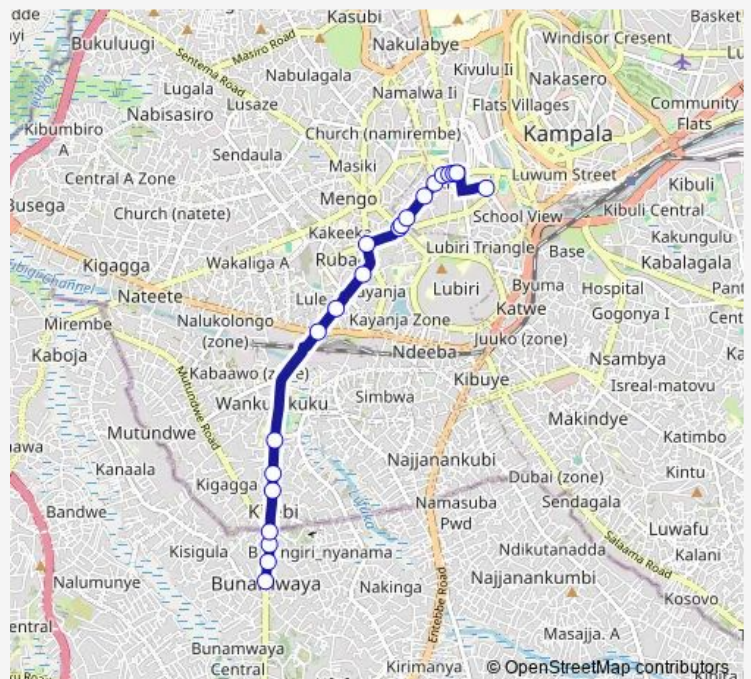

Bus Ic086 Bunamwaya-Kisenyi

[Go to website](#)

Direction

Bunamwaya — Kisenyi Taxi Park (Kafumbe Mukasa Rd)

21 stops

[Open route schedule](#)

Bunamwaya

Mother Care Nursery School

Santon City Guest House

Covenant Life Church

Kitebi Nursery School

Kitebi Bright Property Consultants

Kitebi Ss

Kabusu

Kabusu Rd - Gomotoka Rd Jct

Kingdom Supermarket (Kabusu Rd)

Africana Super Market (Rubaga Rd)

Kabaka Roundabout

Super Oil (Rubaga Rd)

Hotel Sojoval - Oryx Station (Rubaga Rd)

Olympus Fuel Station

Rubaga Rd - Hoima Rd Jct

Numak Complex

Musajja Alumbwa

Kobil Fuel Station (Rubaga Rd)

Esom School of Music

Kisenyi Taxi Park (Kafumbe Mukasa Rd)

Route schedule

Bunamwaya — Kisenyi Taxi Park (Kafumbe Mukasa Rd)

Monday 06:30-19:00

Tuesday 06:30-19:00

Wednesday 06:30-19:00

Thursday 06:30-19:00

Friday 06:30-19:00

Saturday 06:30-19:00

Sunday 06:30-19:00

Route info

Direction: Bunamwaya

Stops: 21

Trip Duration: 0 hour 39 min

Ic086 — Bunamwaya-Kisenyi