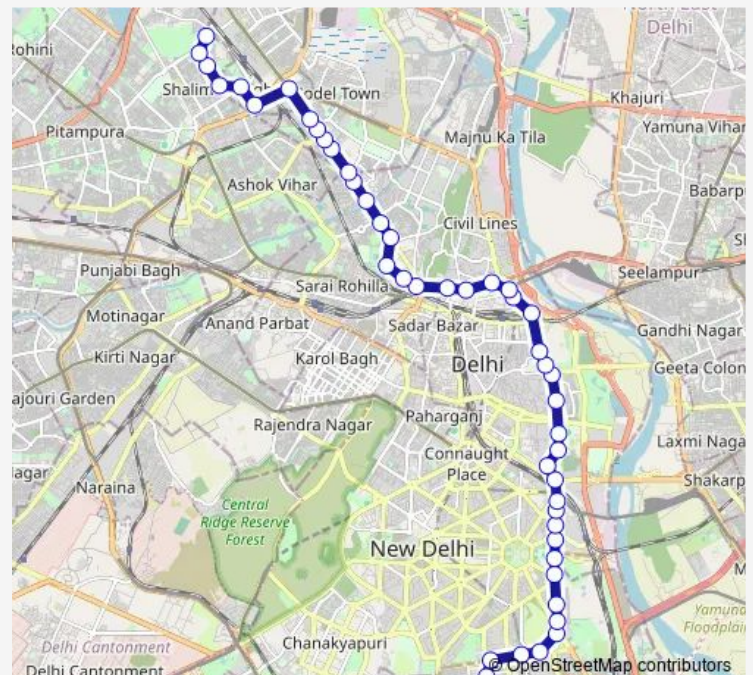

Delhi Gate

Darya Ganj

Subhash Park

Route schedule

Kushak Nallah Depot — Shalimar Bagh Desu

Monday 07:26-20:15

Tuesday 07:26-20:15

Wednesday 07:26-20:15

Thursday 07:26-20:15

Friday 07:26-20:15

Saturday 07:26-20:15

Sunday 07:26-20:15

Route info

Direction: Kushak Nallah Depot

Stops: 48

Trip Duration: 1 hour 28 min

402acldown

BusMaps

Jama Masjid

Red Fort

Gpo

Guru Govind Singh University (Kashmere Gate)

Isbt Kashmere Gate

Isbt Nityanand Marg