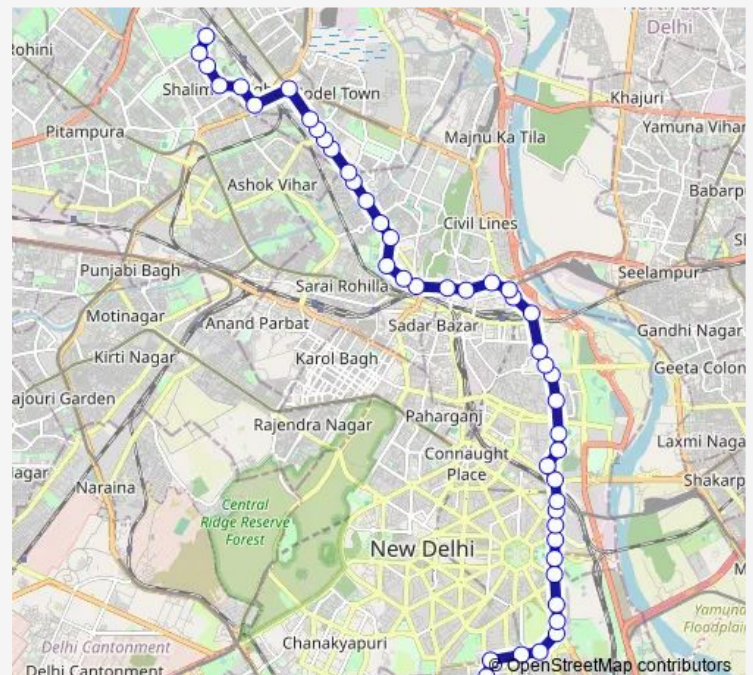

Delhi Gate

Darya Ganj

Subhash Park

Route schedule

Kushak Nallah Depot — Shalimar Bagh Desu

Monday 07:26-20:15

Tuesday 07:26-20:15

Wednesday 07:26-20:15

Thursday 07:26-20:15

Friday 07:26-20:15

Saturday 07:26-20:15

Sunday 07:26-20:15

Route info

Direction: Kushak Nallah Depot

Stops: 48

Trip Duration: 1 hour 28 min