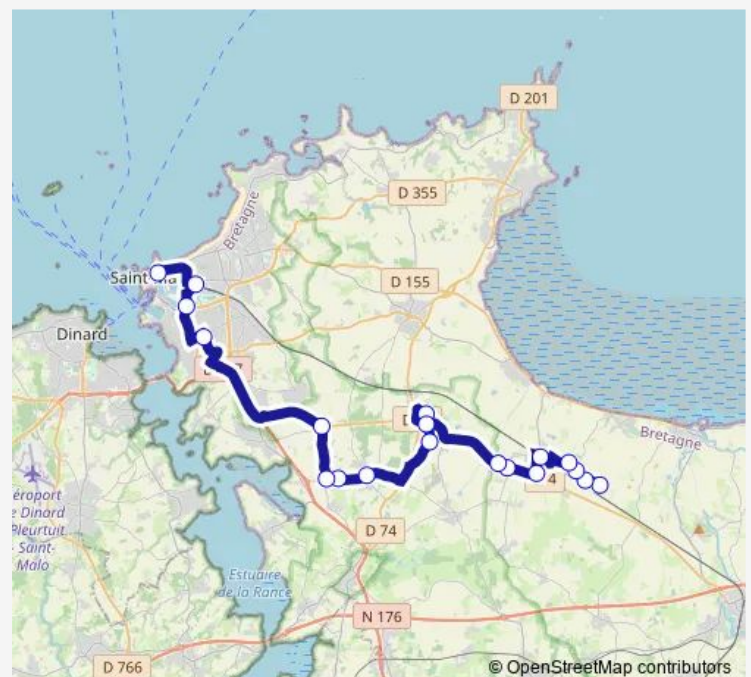

Bonaban

Saint-Père Centre

Le Hervelin

Les Guinéheux

La Chapelle de la Lande

Jean Hus

Maupertuis-Hôpital

Gares - Quai C

Saturday —

Sunday —

Route info

Direction: Le Haut Autrouet

Stops: 19

Trip Duration: 0 hour 55 min

13a — Saint-Père - Saint-Malo Intra-Muros

13a Bus time schedules and route maps are available in an offline PDF at busmaps.com. Use the busmaps.com website to see live bus times, train schedule or subway schedule, and step-by-step directions for all public transit in La Fresnais