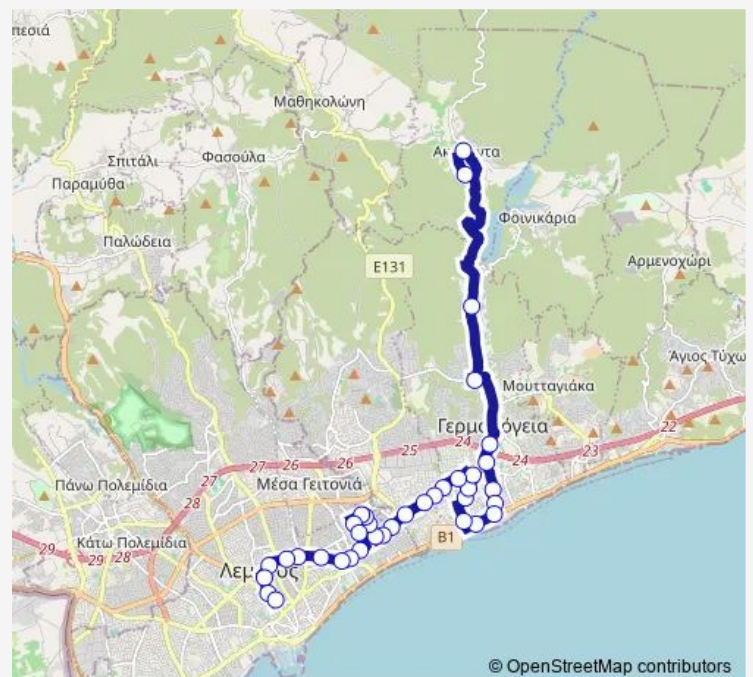

Kolonakiou - Pelasgon

Health Centre 1

Kolonakiou - Andrea kai Annas Poupoutsis

Linopetra High School 1

Griva Digeni - Stratigou Timagia

Griva Digeni - Griva Digeni Hideout 1

Route schedule

Charalampou Mouskou - Stylianou Lena — Emel Bus Station Leontiou A´

Monday —

Tuesday —

Wednesday 15:00

Thursday —

Friday 15:00

Saturday —

Sunday —

Route info

Direction: Charalampou Mouskou - Stylianou Lena

Stops: 37

Trip Duration: 0 hour 59 min

© OpenStreetMap contributors

13A — Akrounta - Germasogia - Leontiou Emel Station

Dimokritou - Kykladon

Agios Nikolaos Lyceum 1