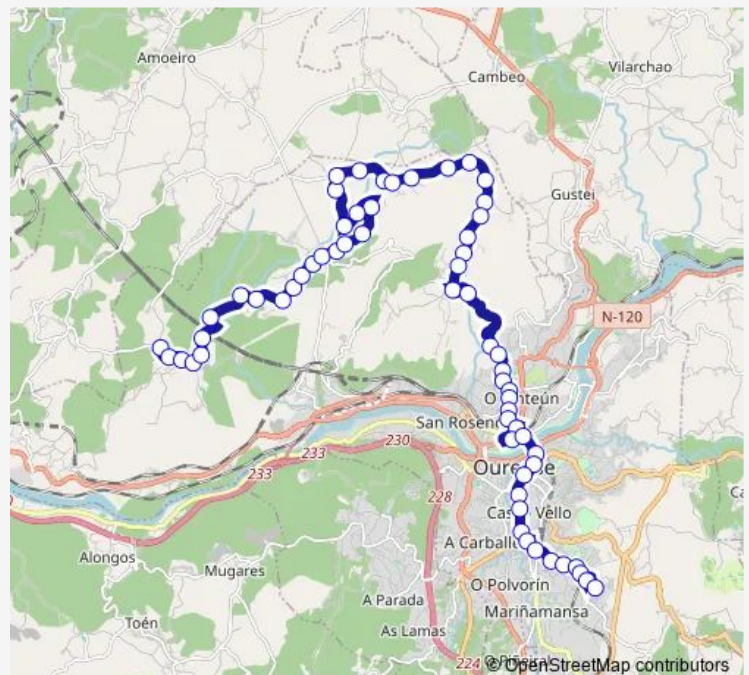

Thursday 11:00-19:00

Friday 11:00-19:00

Saturday —

Sunday —

Route info

Direction: Residencia SAN Jose

Stops: 58

Trip Duration: 0 hour 55 min