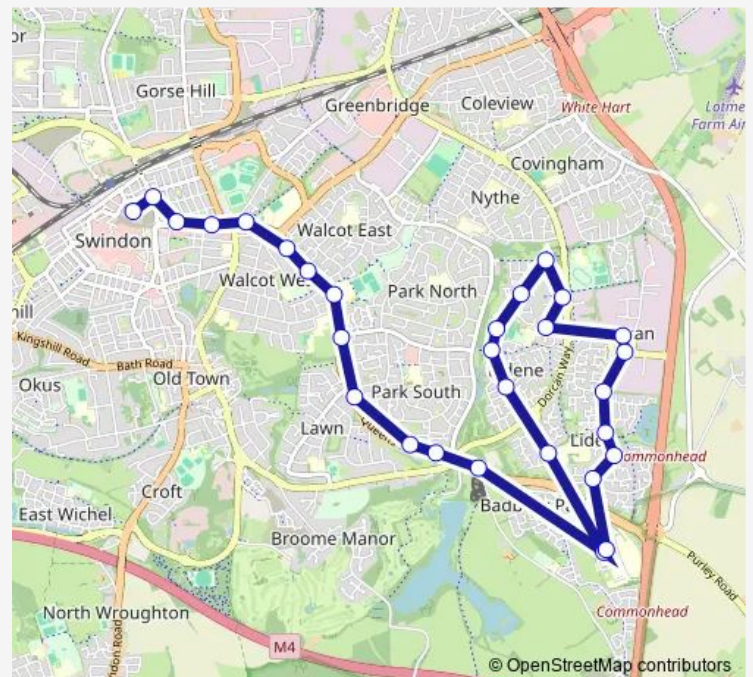

Islandsmead

Bowleymead

Stubsmead

Route schedule

Bus Station — Great Western Hospital

Monday 07:00-22:10

Tuesday —

Wednesday —

Thursday 07:00-22:10

Friday 07:00-22:10

Saturday —

Sunday 07:00-22:10

Route info

Direction: Bus Station

Stops: 29

Trip Duration: 0 hour 28 min

Great Western Hospital

Direction

Great Western Hospital — Faringdon Road

30 stops

[Open route schedule](#)

Great Western Hospital

Liden Academy

Thorne Road

Tuesday —

Wednesday —

Thursday 19:21-22:21

Friday 19:21-22:21

Saturday —

Sunday 19:21-22:21

Route info

Direction: Great Western Hospital