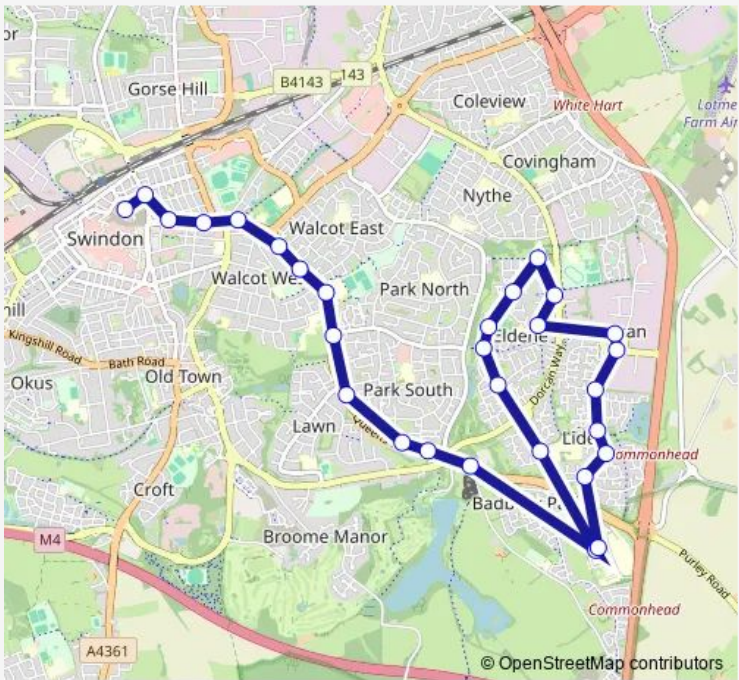

Bus 13A Swindon - Eldene & Liden

[Go to website](#)

Direction
 Bus Station — Great Western Hospital
 29 stops
[Open route schedule](#)

- Bus Station
- Corporation Street
- Spring Gardens
- Fire Station
- Ambulance Station
- Russell Walk
- Sussex Place
- New College
- Kirby Close
- Berrington Road
- Ripon Way
- Coate Water
- Sun Inn
- Great Western Hospital
- Liden Academy
- Thorne Road
- Mundy Avenue
- Aymer Place
- Islandsmead
- Bowleymead
- Stubsmead

Route schedule
 Bus Station — Great Western Hospital

Monday	07:00-22:10
Tuesday	—
Wednesday	—
Thursday	07:00-22:10
Friday	07:00-22:10
Saturday	—
Sunday	07:00-22:10

Route info
 Direction: Bus Station
 Stops: 29
 Trip Duration: 0 hour 30 min

Great Western Hospital

Direction

Great Western Hospital — Faringdon Road

30 stops

[Open route schedule](#)

Great Western Hospital

Liden Academy

Thorne Road

Tuesday —

Wednesday —

Thursday 22:21

Friday 22:21

Saturday —

Sunday 19:21-22:21

Route info

Direction: Great Western Hospital