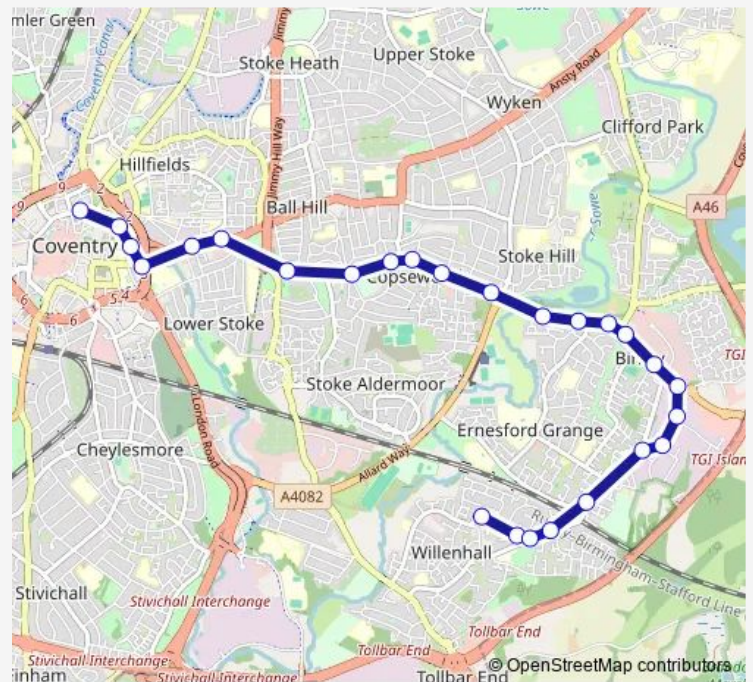

Thursday 07:15-08:45

Friday 07:15-08:45

Saturday —

Sunday —

Route info

Direction: Transport Museum

Stops: 25

Trip Duration: 0 hour 30 min

13A — Coventry - Willenhall via Binley

Laneside

Willenhall Primary School

Arnhem Corner

St Bernards Walk

Direction

St Bernards Walk — Transport Museum

26 stops

[Open route schedule](#)

St Bernards Walk

Lorenzo Close

Laneside

Middle Ride

Craigends Avenue

Herald Business Park

Hotchkiss Way

Friday 16:21-18:21

Saturday —

Sunday —

Route info

Direction: St Bernards Walk

Stops: 26

Trip Duration: 0 hour 29 min

13A Bus time schedules and route maps are available in an offline PDF at busmaps.com. Use the busmaps.com website to see live bus times, train schedule or subway schedule, and step-by-step directions for all public transit in Coventry