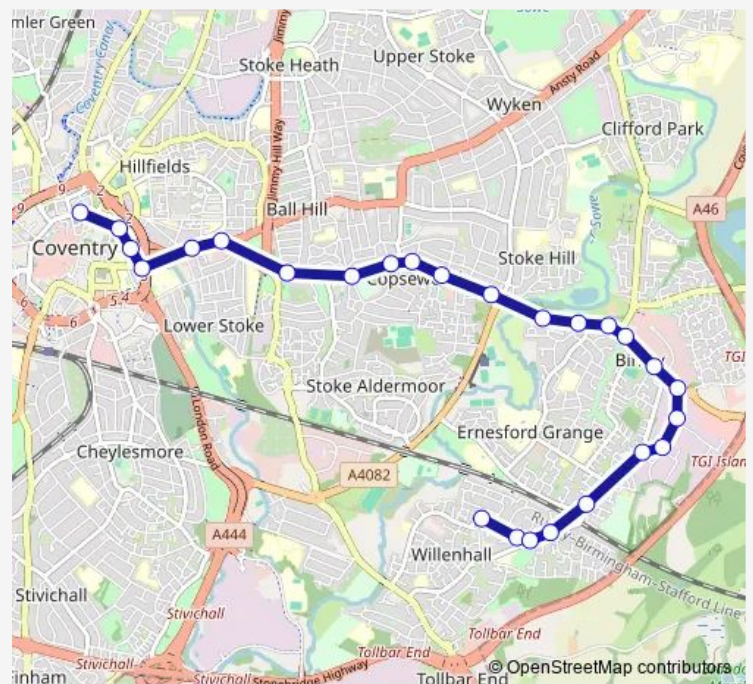

### Route schedule

Transport Museum — St Bernards Walk

Monday 07:15-08:45

Tuesday 07:15-08:45

Wednesday 07:15-08:45

Thursday 07:15-08:45

Friday 07:15-08:45

Saturday —

### Route info

Direction: Transport Museum

Stops: 25

Trip Duration: 0 hour 30 min

13A — Coventry - Willenhall via Binley

Laneside

Willenhall Primary School

Arnhem Corner

## Direction

St Bernards Walk — Transport Museum

26 stops

[Open route schedule](#)

St Bernards Walk

Lorenzo Close

Laneside

Middle Ride

## Route schedule

St Bernards Walk — Transport Museum

Monday 16:21-18:21

Tuesday 16:21-18:21

Wednesday 16:21-18:21

Thursday 16:21-18:21

Friday 16:21-18:21

Saturday —