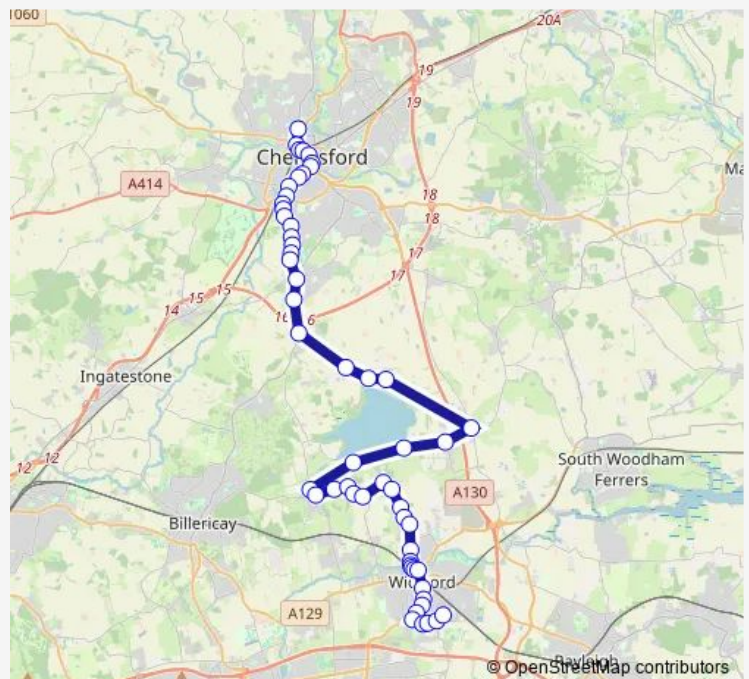

Twinstead

Broad Oaks

Pebmarsh Drive

The Swans

Jersey Gardens

Railway Station

Route schedule

Tesco Store — Railway Station

Monday 08:25

Tuesday 08:25

Wednesday 08:25

Thursday 08:25

Friday 08:25

Saturday —

Sunday —

Route info

Direction: Tesco Store

Stops: 8

Trip Duration: 0 hour 8 min

13A — Chelmsford - Wickford

Direction

The Swans — Keene Home

48 stops

[Open route schedule](#)

Friday 06:22-20:07

Saturday 07:30

Sunday —

Route info

Direction: Railway Station

Stops: 43

Trip Duration: 0 hour 53 min

West Hanningfield Road