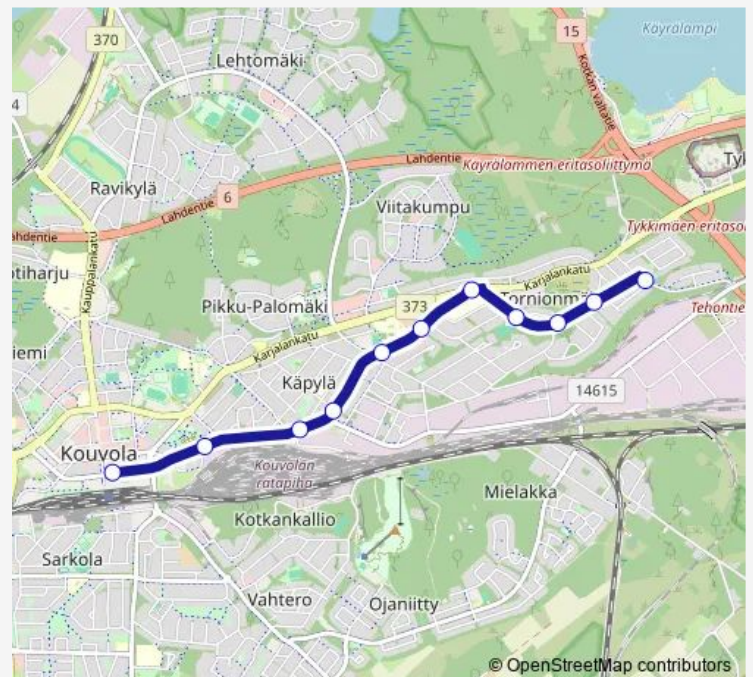

Bus 13A Matkakeskus - Tornionmäki - Mielakka

[Go to website](#)

Direction

undefined — undefined

0 stops

[Open route schedule](#)

Route schedule

undefined — undefined

Monday	—
Tuesday	12:25
Wednesday	—
Thursday	—
Friday	—
Saturday	—
Sunday	—

Route info

Direction:

Stops: 0

Trip Duration: — min

Direction

Matkakeskus H3 — Tornionmäki Sydänmaantie E

11 stops