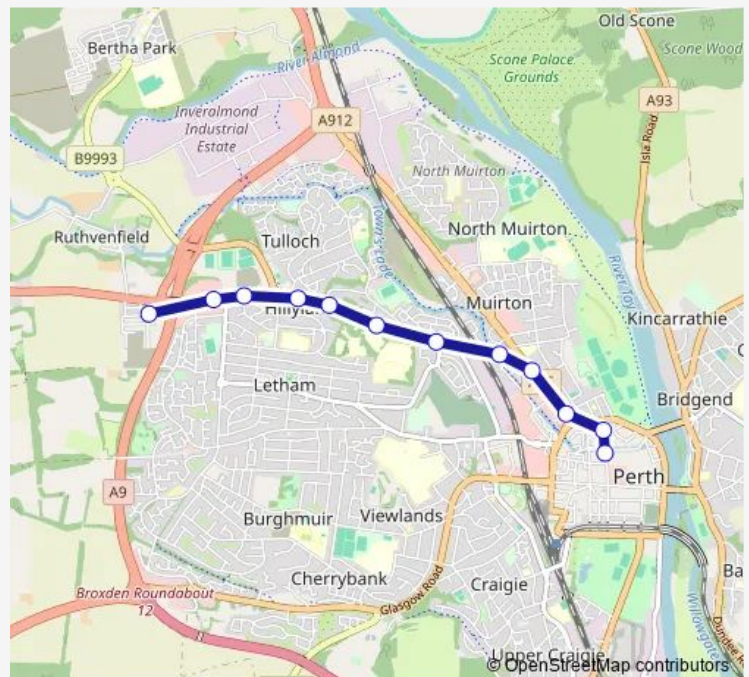

Bus 13A Perth - Huntingtower Park

[Go to website](#)

Direction

Kinnoull Street — Dobbies Garden Centre

12 stops

[Open route schedule](#)

Kinnoull Street

Kinnoull Street

Barrack Street

Royal Bank of Scotland

Viewfield Place

Unity Terrace

College

Crieff Road

Stevens Place

Mcdiarmid Park

Friday 09:15

Saturday 09:15

Sunday —

Route info

Direction: Kinnoull Street

Stops: 12

Trip Duration: 0 hour 13 min

■ 13A — Perth - Huntingtower Park

13A Bus time schedules and route maps are available in an offline PDF at busmaps.com. Use the busmaps.com website to see live bus times, train schedule or subway schedule, and step-by-step directions for all public transit in Perth