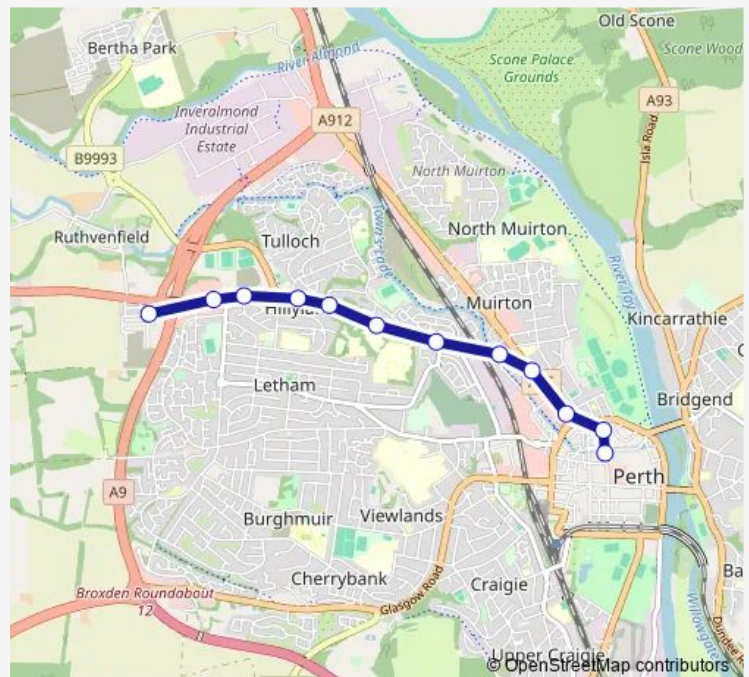

Bus 13A Perth - Huntingtower Park

[Go to website](#)

Direction

Kinnoull Street — Dobbies Garden Centre

12 stops

[Open route schedule](#)

Kinnoull Street

Kinnoull Street

Barrack Street

Royal Bank of Scotland

Viewfield Place

Unity Terrace

College

Crieff Road

Stevens Place

Mcdiarmid Park

Friday 09:15

Saturday 09:15

Sunday —

Route info

Direction: Kinnoull Street

Stops: 12

Trip Duration: 0 hour 13 min

13A — Perth - Huntingtower Park

13A Bus time schedules and route maps are available in an offline PDF at busmaps.com. Use the busmaps.com website to see live bus times, train schedule or subway schedule, and step-by-step directions for all public transit in Perth