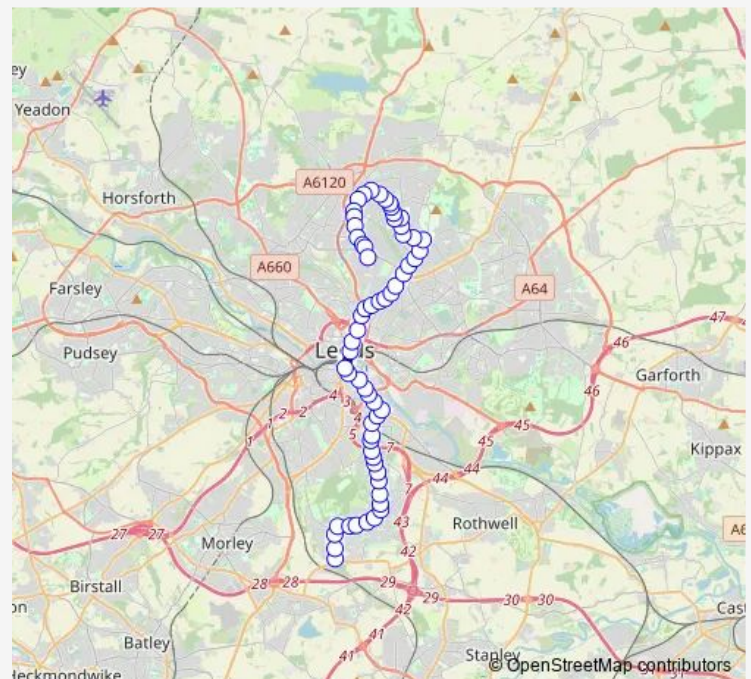

Middleton Road

Petersfield Avenue

Windmill Road

Belle Isle Circus

East Grange Road

West Grange Drive

Moor Road

Playfair Road

Thursday 05:10-22:26

Friday 05:10-22:26

Saturday 05:58-22:50

Sunday 06:30-23:07

Route info

Direction: Thorpe Lane

Stops: 62

Trip Duration: 0 hour 55 min

13A — Middleton Thorpe Lane - Gledhow

Stafford Street

Whitehouse Street

Brookfield Street

LCC Printworks

Crown Point F

Southbank D

Corn Exchange B

Victoria J

Lovell Park

Sheepscar Junction

Roscoe Street

Enfield Centre

Barrack Road

Spencer Place

Elford Place