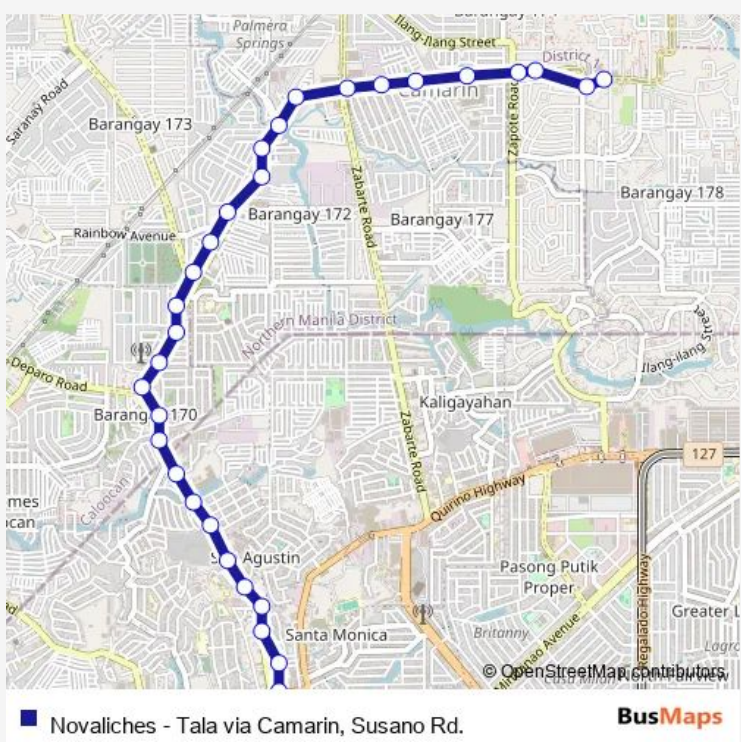

Bus Novaliches - Tala via Camarin, Susano Rd.

[Go to website](#)

**Direction**  
 Ramirez / Quirino Highway, Caloocan City — San Vicente / Camarin Road Intersection, Caloocan City

30 stops

[Open route schedule](#)

- Ramirez / Quirino Highway, Caloocan City
- Ramirez, Caloocan City
- Susano / Austria Intersection, Caloocan City
- Susano, Caloocan City
- Susano, Caloocan City
- St Luke's School, Susano, Caloocan City
- Susano / Paraiso Intersection, Caloocan City
- Susano / Jordan Intersection, Caloocan City
- Susano / Joyville Drive Intersection, Caloocan City
- United Methodist Church, Susano, Caloocan City
- Deparo Road / Camarin Road Intersection, Caloocan City
- Camarin Road, Caloocan City
- Iglesia ni Kristo, Camarin Road, Caloocan City
- Camarin Road near Gemini Interserction, Caloocan City
- Camarin Road, Caloocan City
- Camarin Road, Caloocan City
- Camarin Road, Caloocan City
- Camarin Road, Caloocan City
- Camarin Road, Caloocan City
- Camarin Road, Caloocan City
- Camarin Road, Caloocan City
- Camarin Road / Sampaguita Intersection, Caloocan City

Route schedule

Ramirez / Quirino Highway, Caloocan City — San Vicente / Camarin Road Intersection, Caloocan City

Monday	00:00
Tuesday	00:00
Wednesday	00:00
Thursday	00:00
Friday	00:00
Saturday	00:00
Sunday	00:00

**Route info**

Direction: Ramirez / Quirino Highway, Caloocan City

Stops: 30

Trip Duration: 0 hour 30 min

Camarin Road, Caloocan City

Zabarte Road / Camarin Road Intersection, Caloocan City

Camarin Road near The Bellefonte, Caloocan City