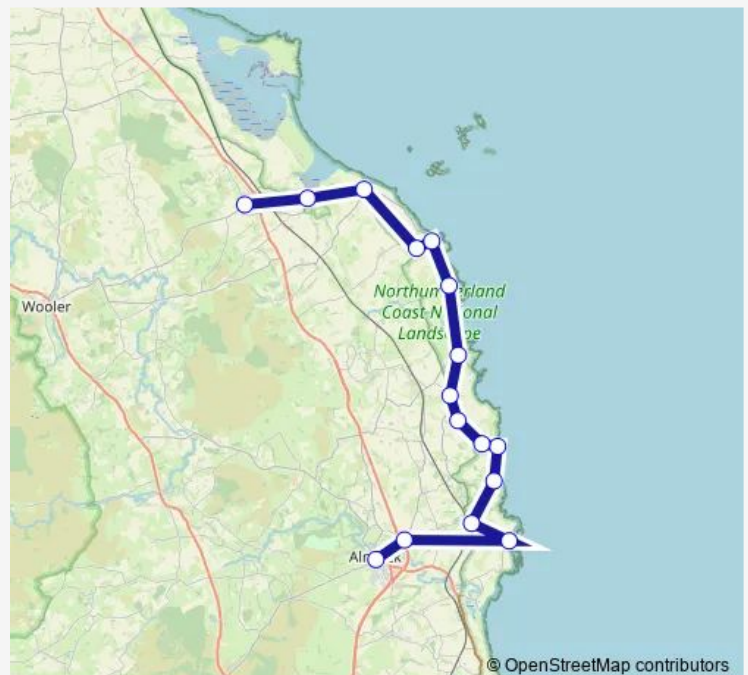

### Route schedule

Green Batt — Craft Gallery

Monday 09:05-11:05

Tuesday 09:05-11:05

Wednesday 09:05-11:05

Thursday 09:05-11:05

Friday 09:05-11:05

Saturday 09:05-11:05

### Route info

Direction: Green Batt

Stops: 18

Trip Duration: 1 hour 37 min