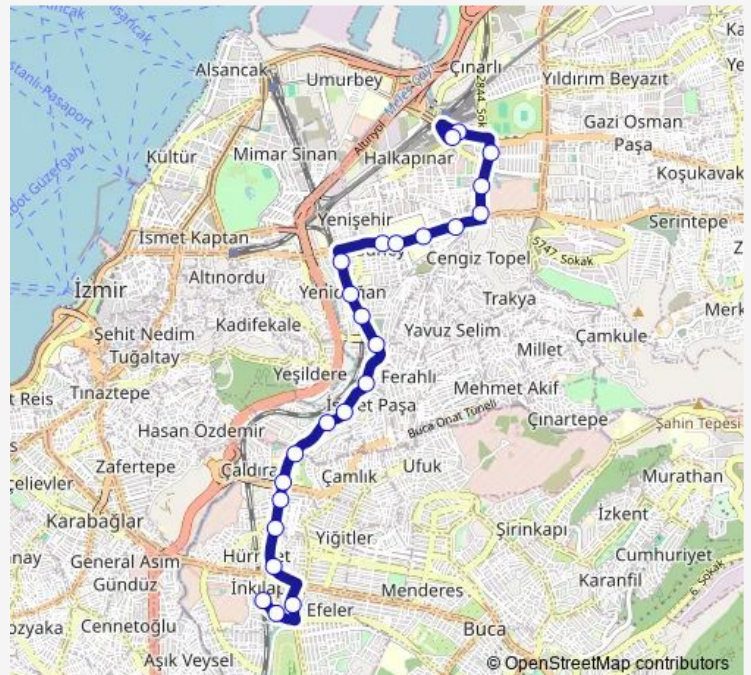

Thursday 06:05-20:00

Friday 06:05-20:00

Saturday 06:00-20:00

Sunday —

Route info

Direction: Şirinyer Aktarma

Stops: 24

Trip Duration: 0 hour 43 min