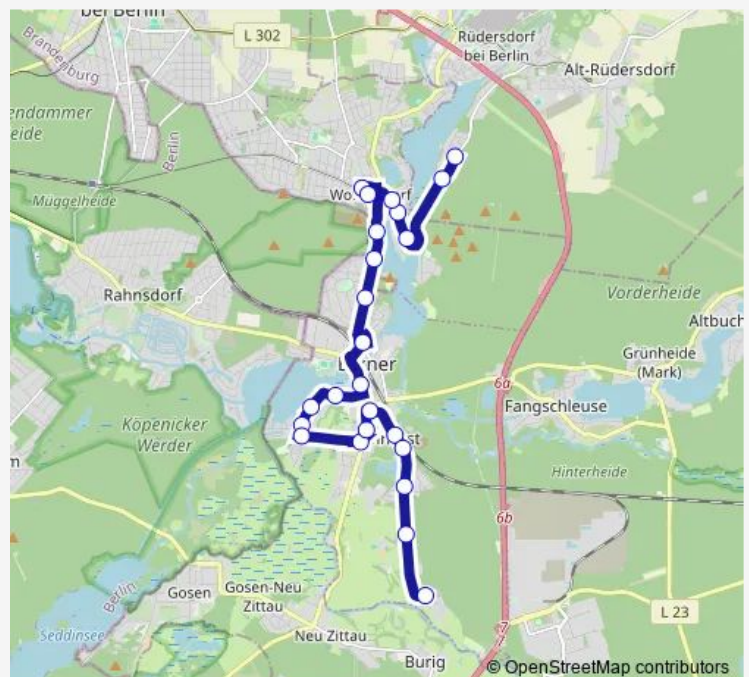

S Erkner Bhf/Zob

Erkner, City-Center

Erkner, Seestr.

Erkner, Uferstr.

### Route schedule

Rüdersdorf, Krankenhaus — Erkner, Hohenbinde

Monday 05:13-22:13

Tuesday 05:13-22:13

Wednesday 05:13-22:13

Thursday 05:13-22:13

Friday 05:13-22:13

Saturday 06:47-19:56

### Route info

Direction: Rüdersdorf, Krankenhaus

Stops: 31

Trip Duration: 0 hour 45 min

Erkner, Schelkplatz

Erkner, Ahornallee

Erkner, Buchhorster Str.

Erkner, Gartenstr.

## Route info

Direction: Rüdersdorf, Krankenhaus

Stops: 26

Trip Duration: 0 hour 39 min