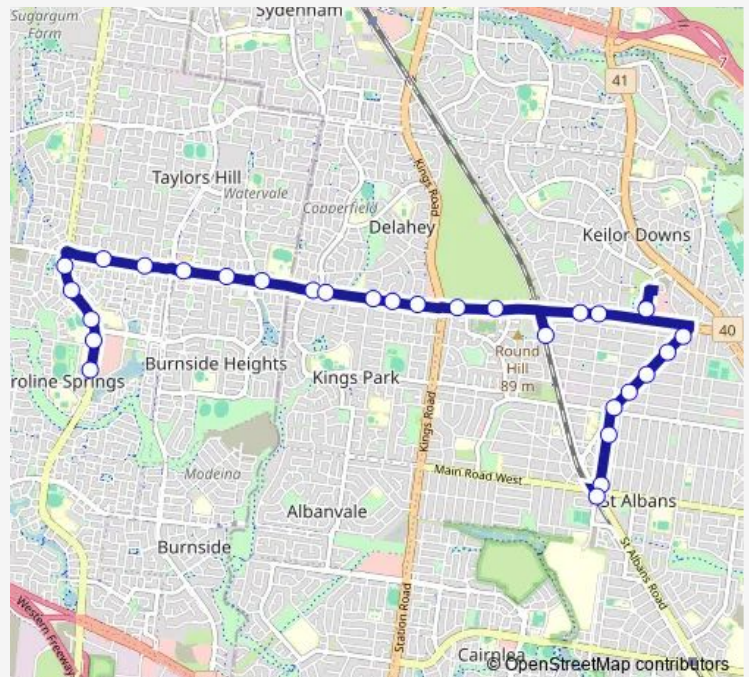

Saturday 07:29-20:13

Sunday 07:29-20:22

Route info

Direction: Caroline Springs Library/Caroline Springs Bvd (Caroline Springs)

Stops: 29

Trip Duration: 0 hour 30 min

418 — Caroline Springs - St Albans Station

Craigielea Ave/Alfrieda St (St Albans)

Main Road East/Alfrieda St (St Albans)

St Albans Station/St Albans Rd (St Albans)

Direction

St Albans Station/St Albans Rd (St Albans) — Caroline Springs Library/Caroline Springs Bvd (Caroline Springs)

Wednesday 06:28-20:59

Thursday 06:28-20:59

Friday 06:28-20:59

Saturday 07:26-20:57

Sunday 07:26-20:57

Route info

Direction: St Albans Station/St Albans Rd (St Albans)

Stops: 30

Trip Duration: 0 hour 28 min

St Vincents Way/Taylors Rd (Caroline Springs)

Taylors Rd/Caroline Springs Bvd (Caroline Springs)

The Avenue/Caroline Springs Bvd (Caroline Springs)

Commercial Rd/Caroline Springs Bvd (Caroline Springs)