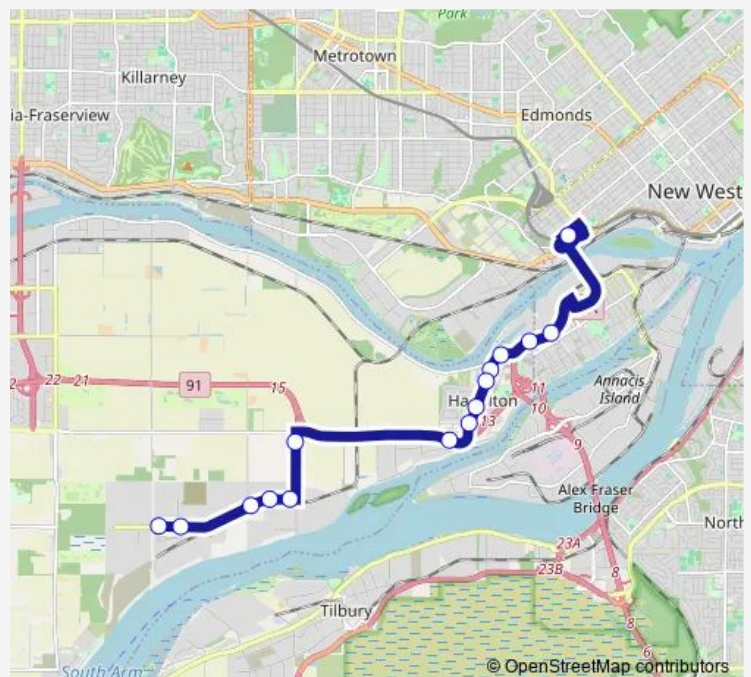

### Route schedule

22nd Street Station @ Bay 4 — Eastbound Blundell Rd @ York Rd

Monday 05:35-19:01

Tuesday 05:35-19:01

Wednesday 05:35-19:01

Thursday 05:35-19:01

Friday 05:35-19:01

Saturday —

### Route info

Direction: 22nd Street Station @ Bay 4

Stops: 16

Trip Duration: 0 hour 27 min

418 — Kingswood/22nd St Station

## Route info

Direction: 22nd Street Station @ Bay 4

Stops: 15

Trip Duration: 0 hour 24 min

Northbound Hwy 91A Onramp @ Howes St

22nd Street Station @ Unloading Only