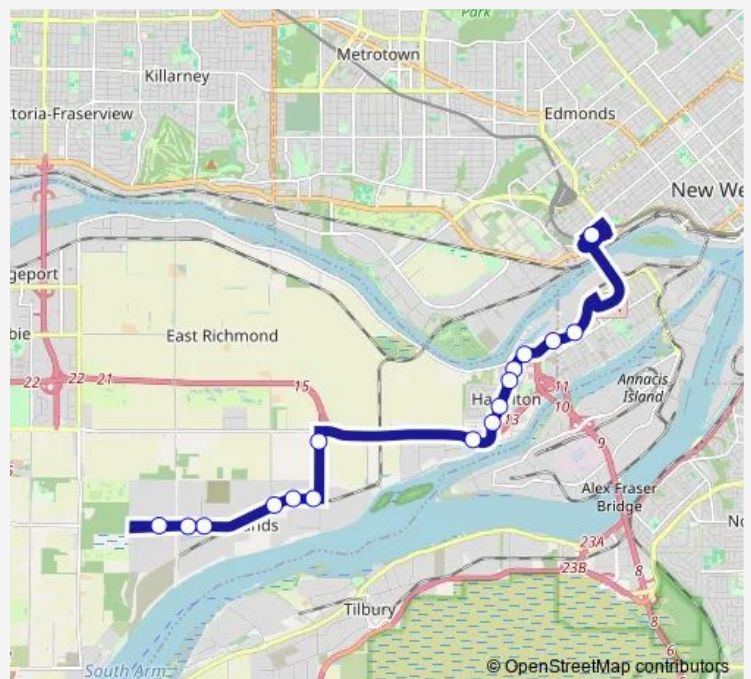

Friday 05:35-19:01

Saturday —

Sunday —

Route info

Direction: 22nd Street Station @ Bay 4

Stops: 16

Trip Duration: 0 hour 26 min

418 — Kingswood/22nd St Station

Direction

Eastbound Blundell Rd @ York Rd — 22nd Street Station
@ Unloading Only

15 stops

[Open route schedule](#)

Eastbound Blundell Rd @ York Rd

Eastbound Blundell Rd @ York Rd

Eastbound Blundell Rd @ No. 8 Rd

Eastbound Blundell Rd @ 18300 Block

Northbound Nelson Rd @ Blundell Rd

Eastbound Westminster Hwy @ Mcmillan Way

Eastbound Westminster Hwy @ Hwy 91 Offramp

Eastbound Westminster Hwy @ Hwy 91

Eastbound Westminster Hwy @ Mclean Ave

Route schedule

Eastbound Blundell Rd @ York Rd — 22nd Street Station
@ Unloading Only

Monday 06:02-19:10

Tuesday 06:02-19:10

Wednesday 06:02-19:10

Thursday 06:02-19:10

Friday 06:02-19:10

Saturday —