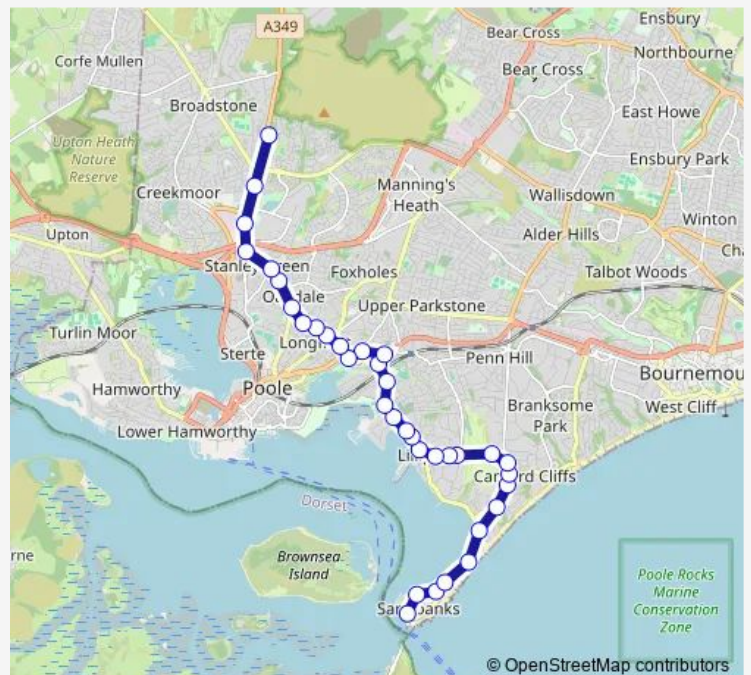

Thursday 07:25

Friday 07:25

Saturday —

Sunday —

Route info

Direction: Ferry Approach

Stops: 35

Trip Duration: 0 hour 50 min

Ashley Cross

Willow Park

Park Gates

Fernside Avenue

Shah of Persia

Harbour Hill Road

Pound Lane

New Inn

Service Station

Heath Avenue

The Fleetsbridge

Hatch Pond Road

Sopers Lane

Poole Grammar School

Direction

Poole Grammar School — Ferry Approach

35 stops

[Open route schedule](#)

Poole Grammar School

Waterloo Road Garage

Sopers Lane

Hatch Pond Road

The Fleetsbridge

Heath Avenue