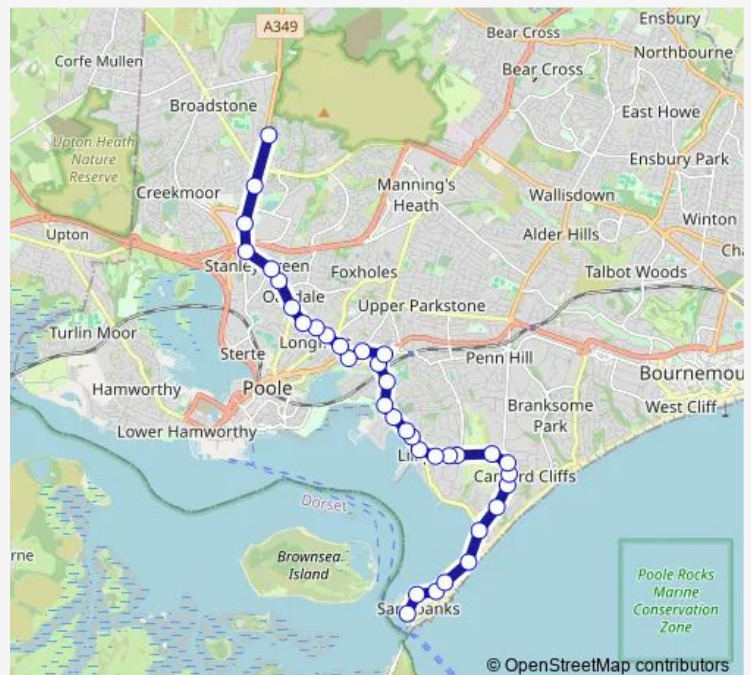

### Route schedule

Ferry Approach — Poole Grammar School

Monday 07:25

Tuesday 07:25

Wednesday 07:25

Thursday 07:25

Friday 07:25

Saturday —

### Route info

Direction: Ferry Approach

Stops: 35

Trip Duration: 0 hour 50 min

Ashley Cross

Willow Park

Park Gates

Fernside Avenue

Shah of Persia

Harbour Hill Road

Pound Lane

New Inn

Service Station

Heath Avenue

The Fleetsbridge

Hatch Pond Road