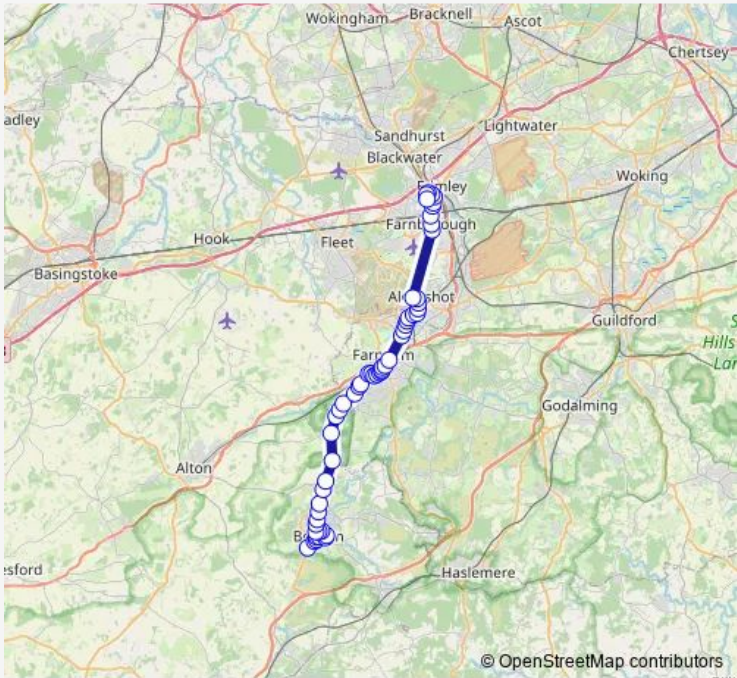

Bus 418 Whitehill/Wrecclesham - Farnborough

[Go to website](#)

Direction
 Bus Turning Circle — Sixth Form College
 55 stops
[Open route schedule](#)

- Bus Turning Circle
- Chase Hospital
- Forest Surgery
- Jacaranda Road
- Forest Centre
- Neptune Road
- Norman Close
- Branson Road
- Saville Crescent
- Chalet Hill Shops
- Canada Way
- Post Office
- Eco Station
- Lion Court
- Forge Road
- Osbornes Farm
- Frith End
- Alice Holt Forest
- Gravel Hill Road
- Birdworld
- Fullers Road

Route info
 Direction: Bus Turning Circle
 Stops: 55
 Trip Duration: 1 hour 15 min

418 — Whitehill/Wrecclesham - Farnborough **BusMaps**

Echo Barn Lane

Westfield Lane

The Street

Bardsley Drive

Weydon Lane

Baldreys

Manor Road

Duke of York

Woodlands Avenue

All Hallows School

Mill Stream

Bullers Road

Six Bells Roundabout

Farnham Station Forecourt

Saturday —

Sunday —

Route info

Direction: Sixth Form College

Stops: 35

Trip Duration: 0 hour 58 min

Wrecclesham Bridge

The Street