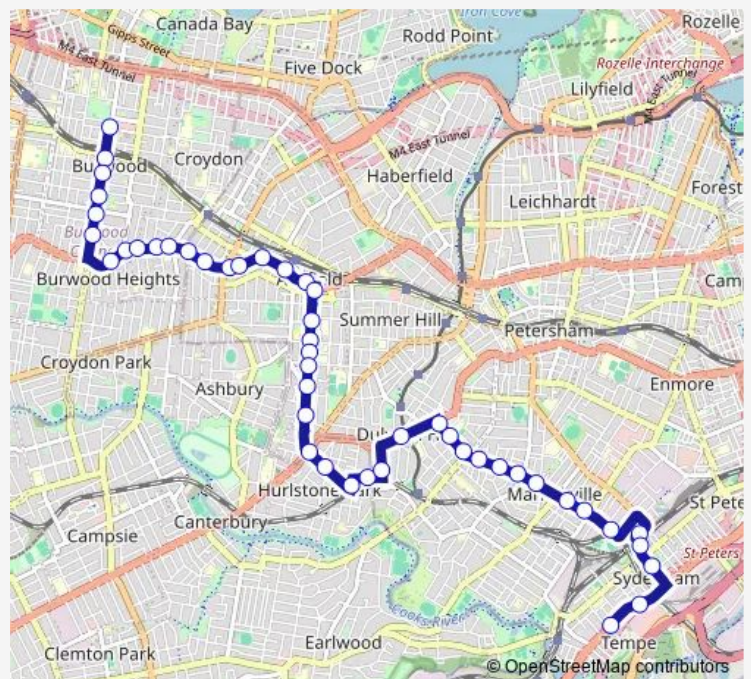

Bus 418 Burwood to Sydenham and Tempe

[Go to website](#)

Direction

Ashfield Station, Brown St, Stand A — Sydenham Station, Railway Pde, Stand C

26 stops

[Open route schedule](#)

- Ashfield Station, Brown St, Stand A
- Liverpool Rd At Murrell St
- Queen St After Liverpool Rd
- Queen St Opp Robert St
- Queen St At Clissold St
- Cardinal Freeman Village, Queen St
- Queen St At Seaview St
- Queen St Opp Armstrong St
- Queen St Before Hanks St
- Canterbury-Hurlstone Park RSL Club, Crinan St
- Crinan St At Dunstaffene St
- Hurlstone Park Station, Duntroon St
- Hampden St At Garnet St
- Myra Rd After The Parade
- New Canterbury Rd Opp Dulwich Grove Light Rail
- Dulwich Hill Shops, Marrickville Rd
- Marrickville Rd At Fairfowl St
- Marrickville Rd Before Wardell Rd
- Marrickville Rd At Woodcourt St
- Marrickville Rd At Harrison St
- Marrickville Rd Before Livingstone Rd

Route schedule

Ashfield Station, Brown St, Stand A — Sydenham Station, Railway Pde, Stand C

Monday	15:15
Tuesday	15:15
Wednesday	15:15
Thursday	15:15
Friday	15:15
Saturday	—
Sunday	—

Route info

Direction: Ashfield Station, Brown St, Stand A

Stops: 26

Trip Duration: 0 hour 32 min

418 — Burwood to Sydenham and Tempe

Marrickville Town Hall, Marrickville Rd

Marrickville Rd At Garners Av

Marrickville Rd At Victoria Rd

Marrickville Rd At Barclay St

Sydenham Station, Railway Pde, Stand C

Liverpool Rd At Murrell St

Queen St After Liverpool Rd

Queen St Opp Robert St

Queen St At Clissold St

Cardinal Freeman Village, Queen St

Queen St At Seaview St

Queen St Opp Armstrong St

Queen St Before Hanks St