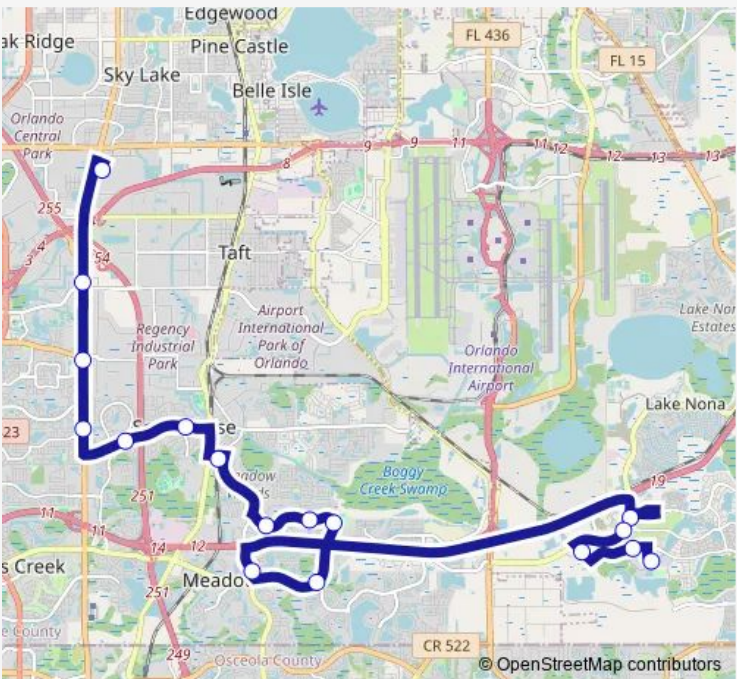

Bus 418 Florida Mall/Meadow Woods/Lake Nona

[Go to website](#)

Direction
 Hartwell CT AND Laureate Blvd — Florida Mall AVE AND Crystal Clear Ln

17 stops

[Open route schedule](#)

- Hartwell CT AND Laureate Blvd
- Veterans WAY AND Laureate Blvd
- Veterans WAY AND Lake Nona Blvd
- Landstar Blvd AND Arbor Meadows Blvd
- Rode Island Woods Blvd AND Wyndham Lakes Blvd
- Rhode Island Woods CIR AND Carey Glen Cir
- Rode Island Woods Blvd AND Salem Woods Ln
- Rhode Island Woods CIR AND Oklahoma Woods Ct
- Landstar Blvd AND Kentucky Woods LN E
- Meadow Woods Sunrail Station AND Landstar Blvd
- W Wetherbee RD AND SIR Winston Way
- W Wetherbee RD AND Isle OF Wright Dr
- S Orange Blossom TRL AND W Wetherbee Rd
- S Orange Blossom TRL AND Pepper Mill Blvd
- S Orange Blossom TRL AND Central Florida Pky
- S Orange Blossom TRL AND Taft Vineland Rd
- Florida Mall AVE AND Crystal Clear Ln

Route schedule
 Hartwell CT AND Laureate Blvd — Florida Mall AVE AND Crystal Clear Ln

Monday	06:00-18:50
Tuesday	06:00-18:50
Wednesday	06:00-18:50
Thursday	06:00-18:50
Friday	06:00-18:50
Saturday	05:30-18:30
Sunday	—

Route info

Direction: Hartwell CT AND Laureate Blvd

Stops: 17

Trip Duration: 0 hour 46 min

418 — Florida Mall/Meadow Woods/Lake Nona **BusMaps**

Direction

Florida Mall AVE AND Crystal Clear Ln — Hartwell CT AND Laureate Blvd

17 stops

[Open route schedule](#)

Florida Mall AVE AND Crystal Clear Ln

S Orange Blossom TRL AND Taft Vineland Rd

S Orange Blossom TRL AND Central Florida Pky

S Orange Blossom TRL AND Heritage Village Ln

W Wetherbee RD AND Braxed Dr