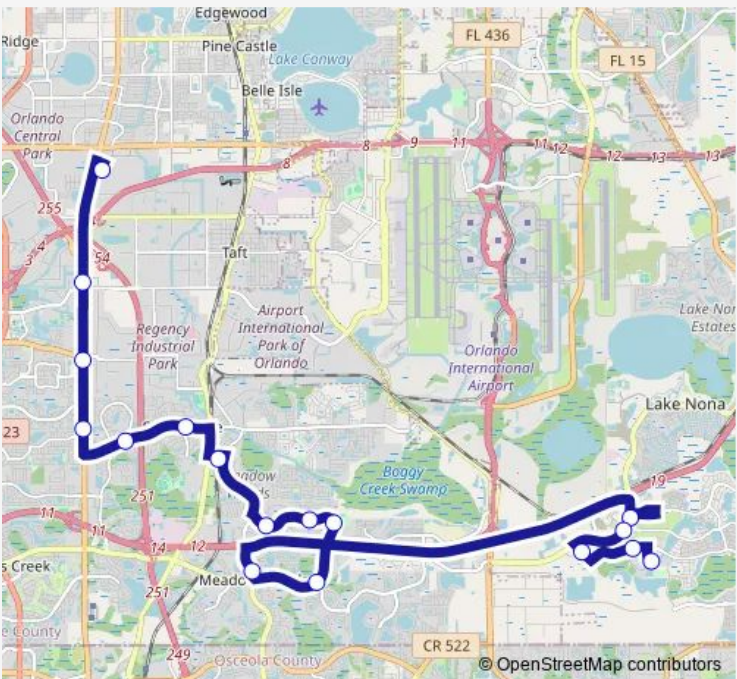

Bus 418 Florida Mall/Meadow Woods/Lake Nona

[Go to website](#)

Direction
 Hartwell CT AND Laureate Blvd — Florida Mall AVE AND Crystal Clear Ln

17 stops

[Open route schedule](#)

- Hartwell CT AND Laureate Blvd
- Veterans WAY AND Laureate Blvd
- Veterans WAY AND Lake Nona Blvd
- Landstar Blvd AND Arbor Meadows Blvd
- Rode Island Woods Blvd AND Wyndham Lakes Blvd
- Rhode Island Woods CIR AND Carey Glen Cir
- Rode Island Woods Blvd AND Salem Woods Ln
- Rhode Island Woods CIR AND Oklahoma Woods Ct
- Landstar Blvd AND Kentucky Woods LN E
- Meadow Woods Sunrail Station AND Landstar Blvd
- W Wetherbee RD AND SIR Winston Way
- W Wetherbee RD AND Isle OF Wright Dr
- S Orange Blossom TRL AND W Wetherbee Rd
- S Orange Blossom TRL AND Pepper Mill Blvd
- S Orange Blossom TRL AND Central Florida Pky
- S Orange Blossom TRL AND Taft Vineland Rd
- Florida Mall AVE AND Crystal Clear Ln

Route schedule
 Hartwell CT AND Laureate Blvd — Florida Mall AVE AND Crystal Clear Ln

Monday	06:00-18:50
Tuesday	06:00-18:50
Wednesday	06:00-18:50
Thursday	06:00-18:50
Friday	06:00-18:50
Saturday	05:30-18:30
Sunday	—

Route info

Direction: Hartwell CT AND Laureate Blvd

Stops: 17

Trip Duration: 0 hour 42 min

Direction

Florida Mall AVE AND Crystal Clear Ln — Hartwell CT AND Laureate Blvd

17 stops

[Open route schedule](#)

Florida Mall AVE AND Crystal Clear Ln — Hartwell CT AND Laureate Blvd

Monday	06:00-19:50
Tuesday	06:00-19:50
Wednesday	06:00-19:50
Thursday	06:00-19:50
Friday	06:00-19:50
Saturday	05:30-19:30
Sunday	—

Route info